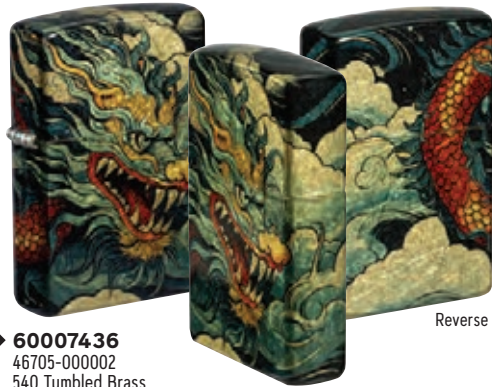

P 60007436
46705-000002
540 Tumbled Brass
540 Fusion
€82.90
£74.90

Reverse