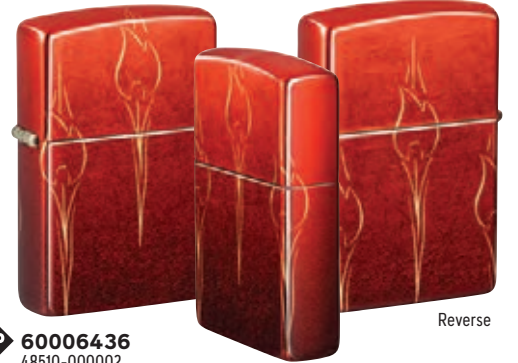

E 60007704
47079-000002
Brushed Brass
Auto Engrave
€59.90
£52.90

E 2003963
Satin Chrome
Emblem Attached
€62.90
£57.90

P

60006436
48510-000002
540 Tumbled Brass
540 Fusion
€82.90
£74.90

Reverse