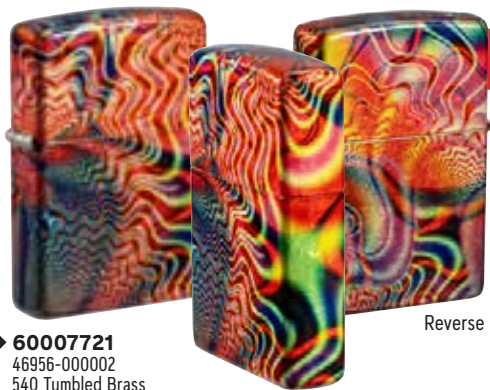

Patterns

P 60007721
46956-00002
540 Tumbled Brass
540 Fusion
€82.90
£74.90

Reverse