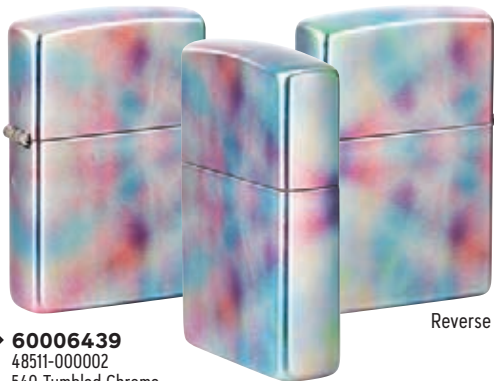

P **60006439**
48511-000002
540 Tumbled Chrome
540 Fusion
€82.90
£74.90

Reverse