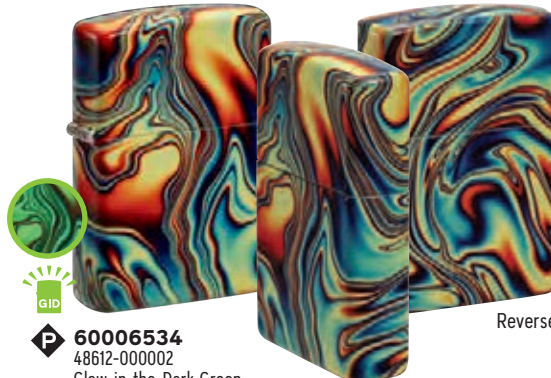

GID

P **60006534**
48612-000002
Glow-in-the-Dark Green
540 Colour
€89.90
£79.90

Reverse