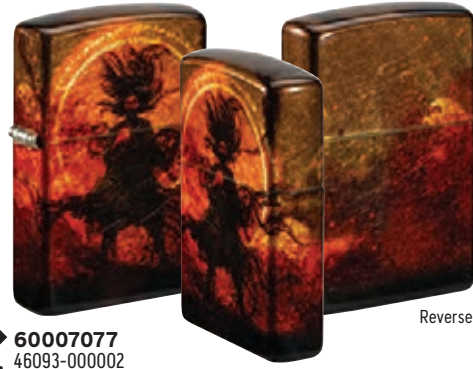

P 60007077
46093-00002
540 Tumbled Brass
540 Fusion
€82.90
£74.90