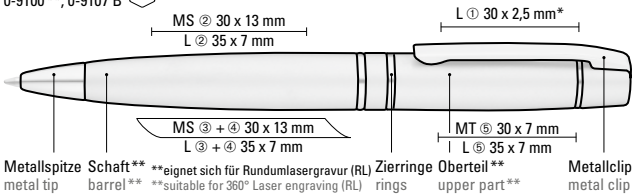

VIP (R) (B) (F)

0-9100: Metall-Drehkugelschreiber mit Softdrehmechanik und gefedertem Clip. Beschlagteile glanzverchromt.

0-9107 B: Metall-Drehbleistift (0,7mm) mit gefedertem Clip. Beschlagteile glanzverchromt.

0-9102 R: Metall-Rollerball mit gefedertem Clip und schwarzer Gummigriffzone. Beschlagteile glanzverchromt.

0-9106 F: Metall-Füllfederhalter mit Iridiumfeder und gefedertem Clip. Beschlagteile glanzverchromt.

Preis/Stück 0-9100	6,41 €
Preis/Stück 0-9107 B	7,84 €
Menge	100 Stück
Werbeschlüssel	Schaft MS/L/RL, Clip L, Oberteil MT/L
Preis/Stück 0-9102 R	7,84 €
Preis/Stück 0-9106 F	10,70 €
Menge	100 Stück
Werbeschlüssel	Schaft MT/L/RL, Clip L, Kappe MT/L

0-9100: Metal twist ballpoint pen with soft twist mechanism and spring-mounted clip. Fittings chrome plated.

0-9107 B: Metal twist pencil (0.7mm) with soft twist mechanism and spring-mounted clip. Fittings chrome plated.

0-9102 R: Metal rollerball with spring-mounted clip and black grip zone. Fittings chrome plated.

0-9106 F: Metal fountain pen with iridium fountain and spring-mounted clip. Fittings chrome plated.

Price/piece 0-9100	6.41 €
Price/piece 0-9107 B	7.84 €
Quantity	100 pieces
Advertising code	barrel MS/L/RL, clip L, upper part MT/L
Price/piece 0-9102 R	7.84 €
Price/piece 0-9106 F	10.70 €
Quantity	100 pieces
Advertising code	barrel MT/L/RL, clip L, cap MT/L

0-9100**, 0-9107 B ◊