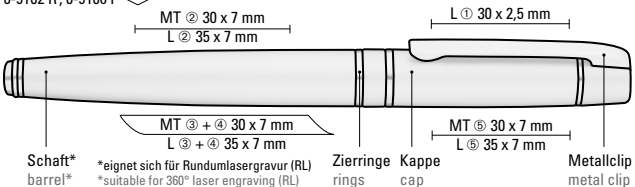

0-9102 R, 0-9106 F ◊