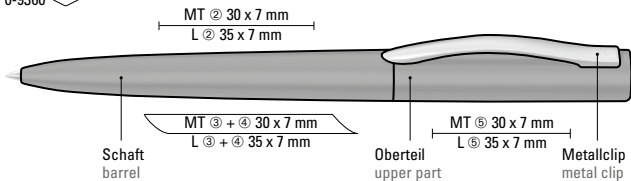

Die Modelle in schwarz eignen sich für eine Hochglanzlasergravur in silber.

The models are suitable for high gloss laser engraving in silver.

0-9360 ◊