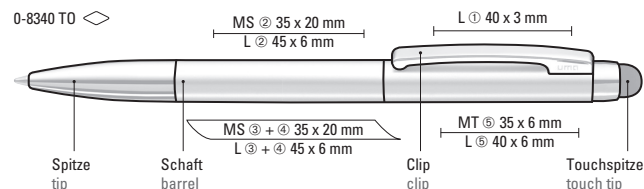

0-8340 TO (● 8-0883)

23-0004

● 8-0883

0-8340 TO: Metall-Drehkugelschreiber mit gefedertem Clip. Oberfläche in silber matt mit glänzenden Beschlagteilen. Touchfunktion im Oberteil.

Preis/Stück 2,61 €

Menge 300 Stück

Werbeschlüssel Schaft MS/L, Clip L, Oberteil MT/L

0-8340 TO: Metal twist ballpoint pen with spring-mounted clip. Surface in matt silver, glossy chrome fittings. Black rubber ball with integrated touch screen control.

Price/piece 2.61 €

Quantity 300 pieces

Advertising code barrel MS/L, clip L, upper part MT/L