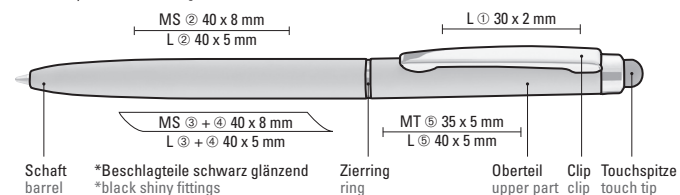

0-9588 TO: Metall-Drehkugelschreiber mit farbig mattem oder weiß glänzendem Gehäuse und silber glänzenden Beschlagteilen. Gummiertes Schaftende für die Touchscreensteuerung.

0-9588 M TO: Metall-Drehkugelschreiber mit schwarz mattem Gehäuse und schwarz glänzenden Beschlagteilen. Gummiertes Schaftende für die Touchscreensteuerung.

Preis/Stück 0-9588 TO	0,96 €
Preis/Stück 0-9588 M TO	0,96 €
Menge	300 Stück
Werbeschlüssel	Schaft MS/L, Clip L, Oberteil MT/L

0-9588 TO: Metal twist ballpoint pen with matt coloured or glossy white housing and silver glossy fittings. Black rubber ball with integrated touch screen control.

0-9588 M TO: Metal twist ballpoint pen with matt black housing and glossy black fittings. Black rubber ball with integrated touch screen control.

Price/piece 0-9588 TO	0.96 €
Price/piece 0-9588 M TO	0.96 €
Quantity	300 pieces
Adverting code	barrel MS/L, clip L, upper part MT/L

Die Modelle eignen sich für eine Lasergravur in weiß.

The models are suitable for laser engraving in white.

0-9588 TO, 0-9588 M TO* ◇