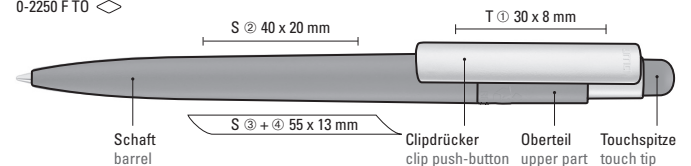

Das aus recycelten PET-Flaschen in Europa hergestellte rPET-Material eignet sich für einen langlebigen und nachhaltigen Werbeeinsatz. Dank der europäischen und ClimatePartner-zertifizierten Produktion leistet der uma RECYCLED PET PEN PRO F TOUCH einen zusätzlichen nachhaltigen Beitrag zur Schonung der Umwelt.

0-2250 F TO: Druckkugelschreiber aus recyceltem PET-Material mit matt gedecktem Gehäuse und silbernem Clip, Drücker mit integrierter Touchscreensteuerung.

Preis/Stück	0,93 €
Menge	1.000 Stück
Werbeschlüssel	Schaft S, Clip T

The rPET material, which is produced in Europe from recycled PET bottles, is suitable for a durable and sustainable advertisement. Thanks to the European and ClimatePartner-certified production, the uma RECYCLED PET PEN PRO F TOUCH makes an additional sustainable contribution to the protection of the environment.

0-2250 F TO: Retractable ballpoint pen made from recycled PET material with opaque matt housing and silver clip, push-button with integrated touch screen control.

Price/piece	0.93 €
Quantity	1,000 pieces
Advertising code	barrel S, clip T

0-2250 F TO ◊