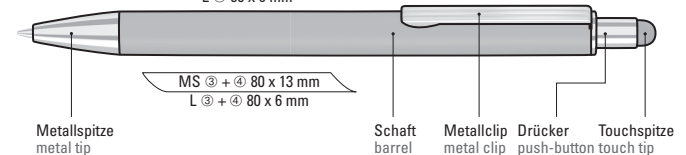

Das Modell ist mit dem Recyclingzeichen gekennzeichnet. Dank der ClimatePartner-zertifizierten Produktion leistet der uma GROOVE TOUCH RECY einen zusätzlichen nachhaltigen Beitrag zur Schonung der Umwelt.

0-9530 TO RECY: Metall-Druckkugelschreiber mit matter Oberfläche aus recyceltem Aluminium. Metallclip mit eingelassenen Rillen, Metallspitze in silber glänzend und Drücker mit integrierter Touchscreensteuerung.

Preis/Stück	1,42 €
Menge	300 Stück
Werbeschlüssel	Schaft MS/L

The model is labelled with the recycling mark. Thanks to the ClimatePartner-certified production, the uma GROOVE TOUCH RECY makes an additional sustainable contribution to the protection of the environment.

0-9530 TO RECY: Metal retractable ballpoint pen with matt finish made from recycled aluminium. Metal clip with recessed grooves, metal tip in glossy silver and push-button with integrated touch screen control.

Price/piece	1,42 €
Quantity	300 pieces
Advertising code	barrel MS/L

ClimatePartner
zertifiziertes Produkt
climate-id.com/DIPVA4

Die Modelle eignen sich für eine Lasergravur in weiß.

The models are suitable for laser engraving in white.

0-9530 TO RECY ◊

MS ② 45 x 20 mm
L ② 50 x 6 mm