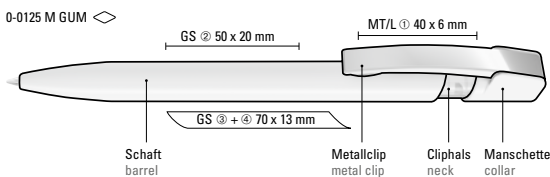

0-0125 M GUM: Druckkugelschreiber mit Softtouch-Gehäuse und flexiblem Metallclip.

0-0125 M-SI GUM: Druckkugelschreiber mit Softtouch-Gehäuse, flexiblem Metallclip und schwerer Metallspitze glanzverchromt.

Preis/Stück 0-0125 M GUM	0,85 €
Preis/Stück 0-0125 M-SI GUM	0,99 €
Menge	1.000 Stück
Werbeschlüssel	Schaft GS, Clip MT/L

0-0125 M GUM: Retractable ballpoint pen with softtouch housing and flexible metal clip.

0-0125 M-SI GUM: Retractable ballpoint pen with softtouch housing, flexible metal clip and heavy metal tip chrome plated.

Price/piece 0-0125 M GUM	0.85 €
Price/piece 0-0125 M-SI GUM	0.99 €
Quantity	1,000 pieces
Advertising code	barrel GS, clip MT/L