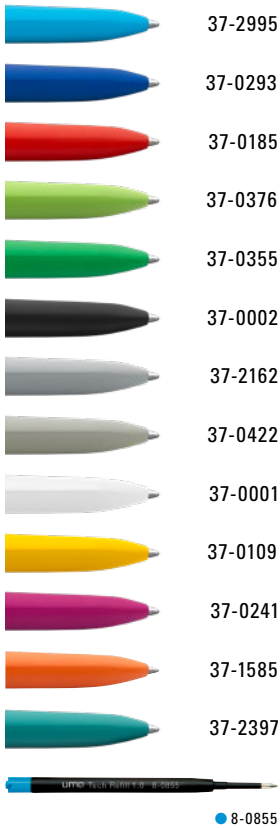

Farb-Code/Minen
Colour code/Refills

TRION
0-8433 *New!*

0-8433 (● 8-0855)

Das Modell eignet sich für eine
Lasergravur in weiß.

The model is suitable for
laser engraving in white.