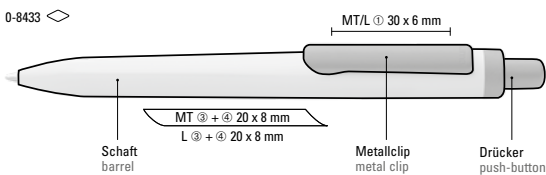

0-8433: Metall-Druckkugelschreiber mit geometrisch
wechselnder Schaftform, die sich zur Schreibspitze hin in eine
prägnante Dreikantgeometrie verjüngt. Aluminiumgehäuse matt
lackiert, Clip und Drücker in schwarz matt.

Preis/Stück 1,28 €
Menge 300 Stück
Werbeschlüssel Schaft MT/L, Clip MT/L

0-8433: Metal retractable ballpoint pen with geometric changes
in the barrel, tapers towards the writing tip into a striking
triangular geometry. Matt lacquered aluminium housing. Metal
clip and push-button matt black.

Price/piece 1.28 €
Quantity 300 pieces
Advertising code barrel MT/L, clip MT/L