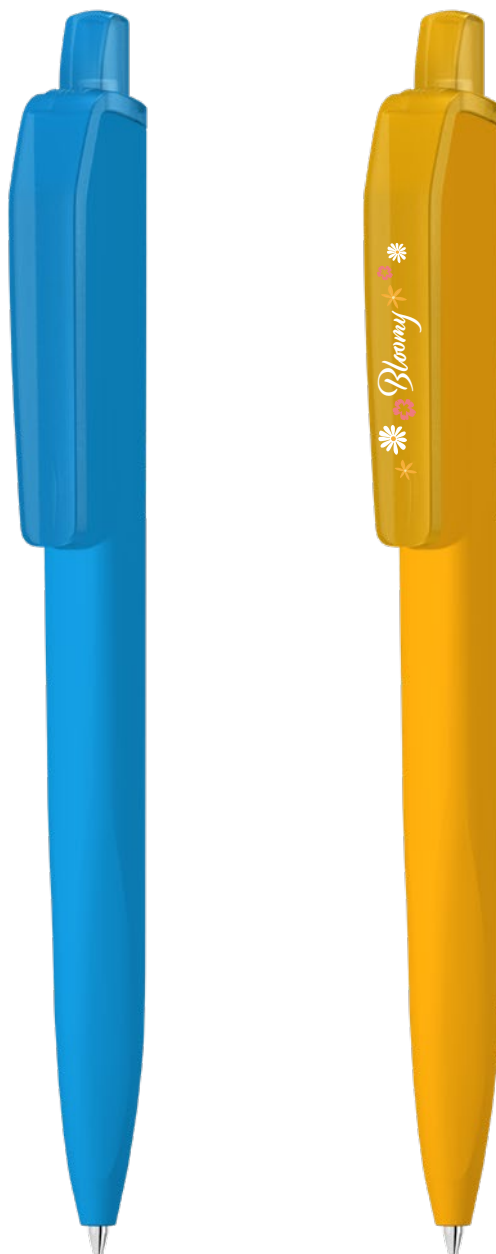

Shell contains 100% Recycled post-consumer acrylonitrile Butadiene Styrene.
EGL-317248

ClimatePartner
zertifiziertes Produkt
climate-id.com/DIPVA4

0-0540 K-TF GUM RECY: Druckkugelscheiber mit gummiertem Gehäuse aus recyceltem ABS-Kunststoff mit transparentem gefrostetem Clip und Drücker. Griffzone ergonomisch geformt.

Preis/Stück 0,69 €
Menge 1.000 Stück
Werbeschlüssel Schaft GT, Clip T

0-0540 K-TF GUM RECY: Retractable ballpoint pen with softtouch housing made from recycled ABS plastic and transparent frosted clip and push-button. Ergonomically shaped grip zone.

Price/piece 0.69 €
Quantity 1,000 pieces
Advertising code barrel GT, clip T