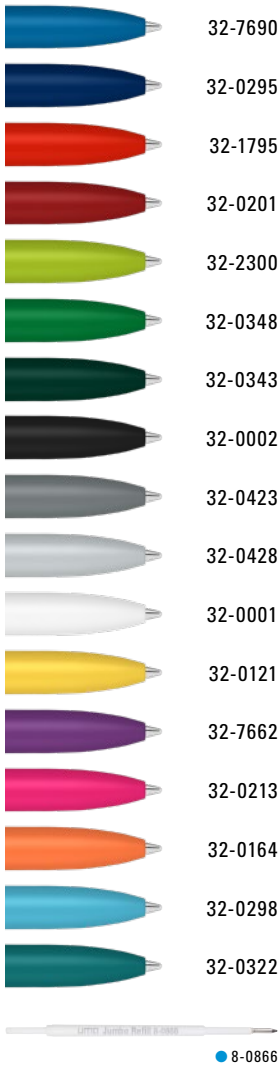

Farb-Code/Minen
Colour code/Refills

SENZ RECY
0-0166 RECY *New!*

0-0166 RECY (● 8-0866)

Aufgrund der Besonderheit des Materials (ABS Recycled Plastic) sind produktionstechnische Farbschwankungen gegeben.

Due to the special nature of the material (ABS recycled plastic) production-related variations are possible.

Das Modell ist mit dem Recyclingzeichen gekennzeichnet. Das verwendete Plastic Second Life Material wird aus zertifizierten Industrieabfällen gewonnen und erfüllt die Anforderungen der PSL-Ökozertifizierung. Dank der europäischen und ClimatePartner-zertifizierten Produktion leistet der SENZ RECY einen zusätzlichen Beitrag zur Schonung der Umwelt.

The model is labelled with the recycling mark. The Plastic Second Life material used is sourced from certified industrial waste and complies with the PSL eco-certification requirements. Thanks to European production and ClimatePartner certification, the SENZ RECY makes an additional contribution to protecting the environment.

ClimatePartner
zertifiziertes Produkt
climate-id.com/DIPVA4

Mix n' Match: Ab 2.000 Stück kann das Modell farblich kombiniert werden.

0-0166 RECY: Drehkugelschreiber mit gedeckt mattem Gehäuse und Clip aus recyceltem ABS-Kunststoff.

Preis/Stück 0,65 €
Menge 1.000 Stück
Werbeschlüssel Schaft S, Clip T, Oberteil T

Mix n' Match: From 2,000 pieces, you can choose any colour combination.

0-0166 RECY: Twist ballpoint pen with opaque matt housing and clip made from recycled ABS plastic.

Price/piece 0,65 €
Quantity 1,000 pieces
Advertising code barrel S, clip T, upper part T