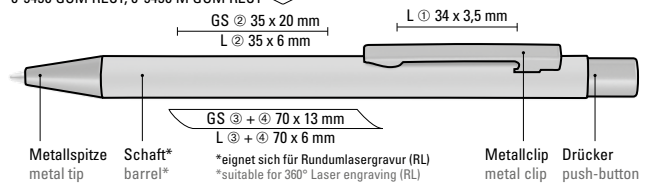

0-9450 GUM RECY, 0-9450 M GUM RECY ◊