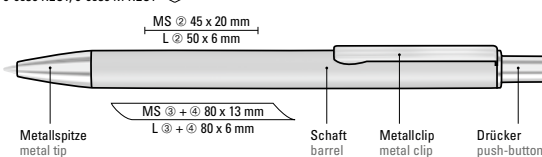

0-9530 RECY: Metall-Druckkugelschreiber mit matter Oberfläche aus recyceltem Aluminium. Metallclip mit eingelassenen Rillen, Metallspitze und Drücker in silber glänzend.

0-9530 M RECY: Metall-Druckkugelschreiber mit matter Oberfläche aus recyceltem Aluminium. Metallclip mit eingelassenen Rillen, Metallspitze und Drücker in schwarz matt.

Preis/Stück 0-9530 RECY 1,28 €
Preis/Stück 0-9530 M RECY 1,28 €
Menge 300 Stück
Werbeschlüssel Schaft MS/L