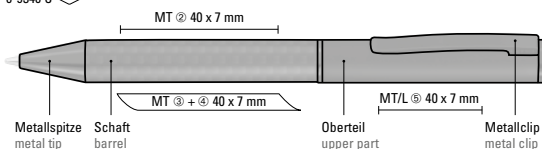

0-9340 C ◊

Metallspitze metal tip
Schaft barrel
Oberteil upper part
Metallclip metal clip

0-9342 R C ◊