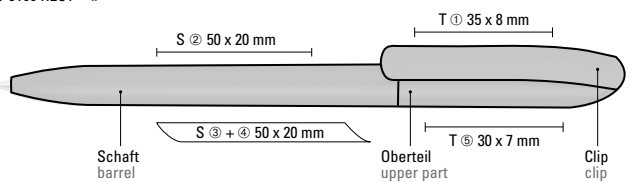

0-0166 RECY ◀