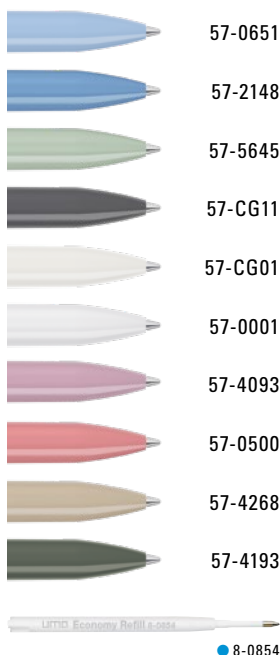

Farb-Code/Minen
Colour code/Refills

RECYCLED PET PEN CHANGE ocean
0-2248 OCEAN

0-2248 OCEAN (● 8-0854)

Köcher Empfehlung/
Cup suggestion
RECYCLED PET BOX 0-2225
Informationen unter uma-pen.com
Information at uma-pen.com

Aufgrund der Besonderheiten des Materials (recycltes PET-Material) sind produktions-technische Farbschwankungen gegeben.

Due to the special nature of the material (recycled PET material) production-related variations are possible.

Das durch Plastic Bank gesammelte Ocean Bound Plastic, auch bekannt als Social Plastic®, wird in Europa zu einem recycelten PET Schreibgerät für einen langlebigen und nachhaltigen Werbeinsatz upgecyclt. Dank der europäischen und ClimatePartner-zertifizierten Produktion leistet der uma RECYCLED PET PEN CHANGE ocean einen zusätzlichen nachhaltigen Beitrag zur Schonung der Umwelt.

Ocean-bound plastic, also known as Social Plastic®, collected through Plastic Bank is upcycled in Europe into a recycled PET writing instrument for long-lasting and sustainable advertisement. Thanks to the European and ClimatePartner-certified production, the uma RECYCLED PET PEN CHANGE ocean makes an additional sustainable contribution to the protection of the environment.

Mix n' Match: Ab 2.000 Stück kann das Modell farblich kombiniert werden.

0-2248 OCEAN: Drehkugelschreiber aus recyceltem PET-Material aus Ocean Bound Plastic mit gedeckt glänzendem Gehäuse.

Preis/Stück 0,52 €
Menge 1.000 Stück
Werbeschlüssel Schaft S, Clip T/HD/RD