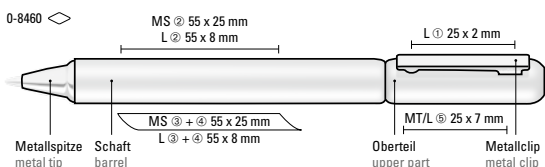

0-8460: Metall-Drehkugelschreiber mit matt lackiertem Aluminiumschaft und Metallbeschlagteilen.

0-8462 R: Metall-Rollerball mit matt lackiertem Aluminiumschaft und Metallbeschlagteilen.

0-8466 F: Metall-Füllfederhalter mit matt lackiertem Aluminiumschaft und Metallbeschlagteilen.

Preis/Stück 0-8460	4,22 €
Menge	100 Stück
Werbeschlüssel	Schaft MS/L, Oberteil MT/L, Clip L
Preis/Stück 0-8462 R	5,65 €
Menge	100 Stück
Werbeschlüssel	Schaft MT/L, Kappe MT/L, Clip L
Preis/Stück 0-8466 F	8,51 €
Menge	100 Stück
Werbeschlüssel	Schaft MT/L, Kappe MT/L, Clip L

0-8460: Metal twist ballpoint pen with matt lacquered aluminium housing and metal fittings.

0-8462 R: Metal rollerball with matt lacquered aluminium housing and metal fittings.

0-8466 F: Metal fountain pen with matt lacquered aluminium housing and metal fittings.

Price/piece 0-8460	4.22 €
Quantity	100 pieces
Advertising code	barrel MS/L, upper part MT/L, clip L
Price/piece 0-8462 R	5.65 €
Quantity	100 pieces
Advertising code	barrel MT/L, cap MT/L, clip L
Price/piece 0-8466 F	8.51 €
Quantity	100 pieces
Advertising code	barrel MT/L, cap MT/L, clip L