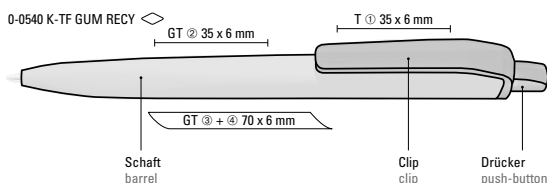

Shell contains 100% Recycled post-consumer acrylonitrile Butadiene Styrene.
EGL-317248

ClimatePartner
zertifiziertes Produkt
climate-id.com/DIPVA4

0-0540 K-TF GUM RECY: Druckkugelscheiber mit gummiertem Gehäuse aus recyceltem ABS-Kunststoff mit transparentem gefrostetem Clip und Drücker. Griffzone ergonomisch geformt.

Preis/Stück 0,69 €
Menge 1.000 Stück
Werbeschlüssel Schaft GT, Clip T

0-0540 K-TF GUM RECY: Retractable ballpoint pen with softtouch housing made from recycled ABS plastic and transparent frosted clip and push-button. Ergonomically shaped grip zone.

Price/piece 0.69 €
Quantity 1,000 pieces
Advertising code barrel GT, clip T