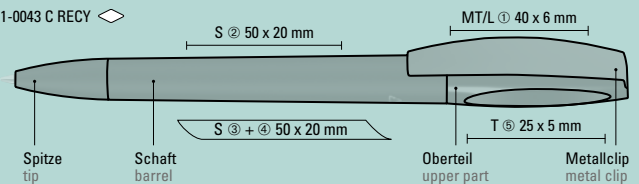

1-0043 C RECY