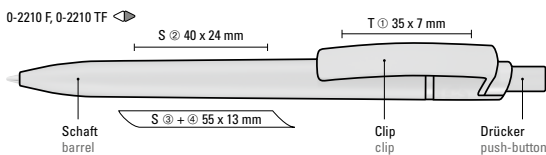

Mix n' Match: Ab 2.000 Stück kann das Modell farblich kombiniert werden.

0-2210 F: Druckkugelschreiber aus recyceltem PET-Material mit matt gedecktem Gehäuse, Clip und Drücker.

0-2210 TF: Druckkugelschreiber aus recyceltem PET-Material mit transparent gefrostem Gehäuse, Clip und Drücker.

Preis/Stück 0-2210 F	0,49 €
Preis/Stück 0-2210 TF	0,49 €
Menge	1.000 Stück
Werbeschlüssel	Schaft S, Clip T

Mix n' Match: From 2,000 pieces, you can choose any colour combination.

0-2210 F: Retractable ballpoint pen made from recycled PET material with opaque matt housing, clip and push-button.

0-2210 TF: Retractable ballpoint pen made from recycled PET material with transparent frosted housing, clip and push-button.

Price/piece 0-2210 F	0.49 €
Price/piece 0-2210 TF	0.49 €
Quantity	1,000 pieces
Advertising code	barrel S, clip T