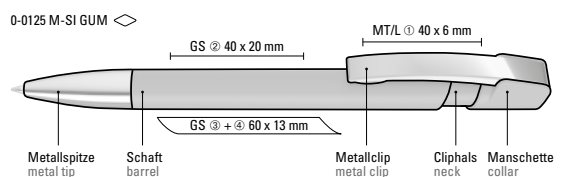

0-0125 M GUM: Druckkugelschreiber mit Softtouch-Gehäuse und flexiblem Metallclip.

0-0125 M-SI GUM: Druckkugelschreiber mit Softtouch-Gehäuse, flexiblem Metallclip und schwerer Metallspitze glanzverchromt.

Preis/Stück 0-0125 M GUM	0,85 €
Preis/Stück 0-0125 M-SI GUM	0,99 €
Menge	1.000 Stück
Werbeschlüssel	Schaft GS, Clip MT/L

0-0125 M GUM: Retractable ballpoint pen with softtouch housing and flexible metal clip.

0-0125 M-SI GUM: Retractable ballpoint pen with softtouch housing, flexible metal clip and heavy metal tip chrome plated.

Price/piece 0-0125 M GUM	0.85 €
Price/piece 0-0125 M-SI GUM	0.99 €
Quantity	1,000 pieces
Advertising code	barrel GS, clip MT/L