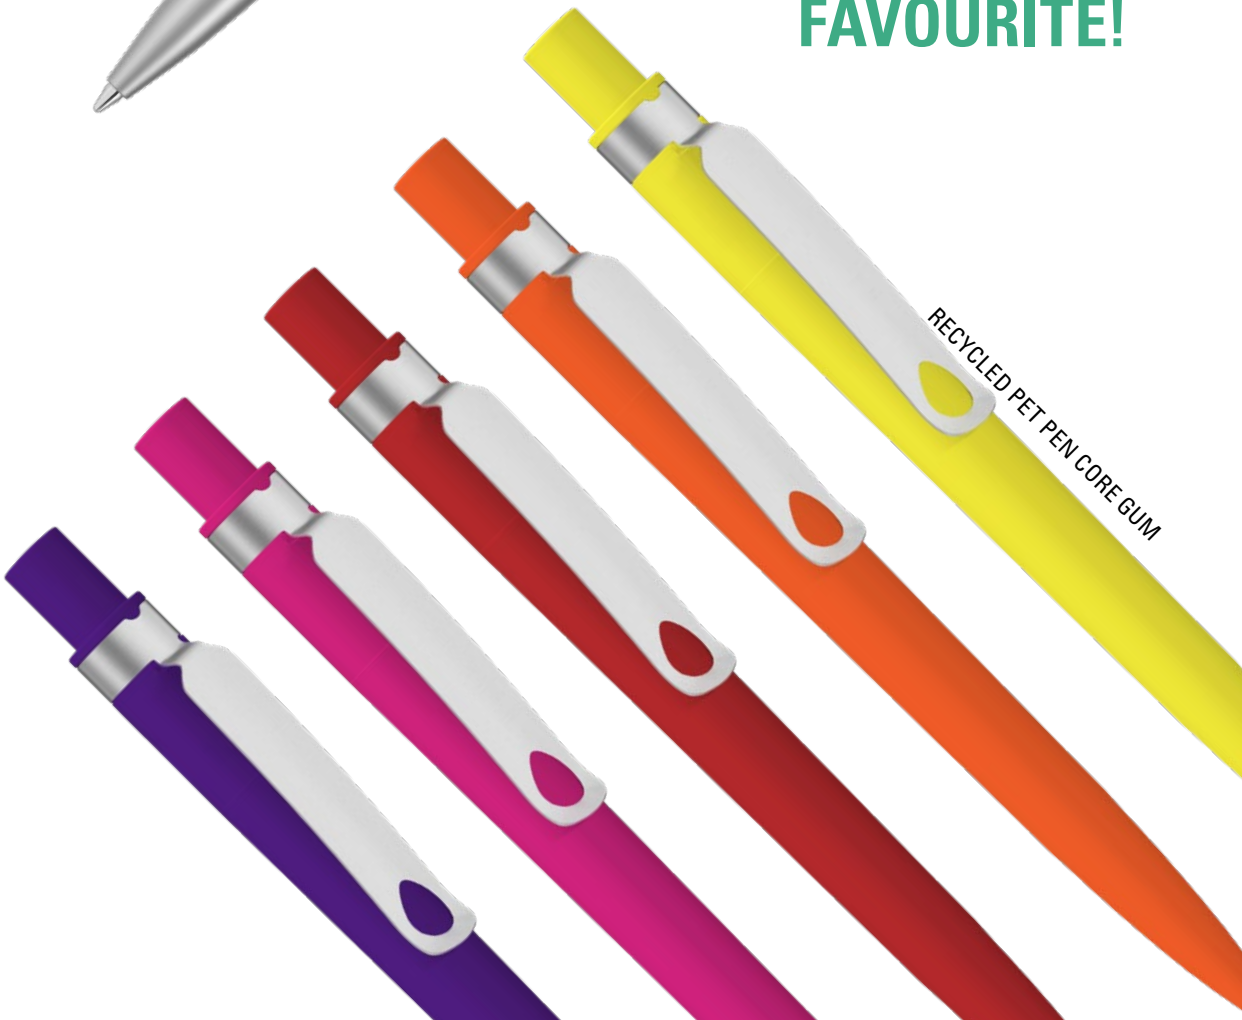

**FINDE DEINEN
FAVORITEN!**

**FIND YOUR
FAVOURITE!**