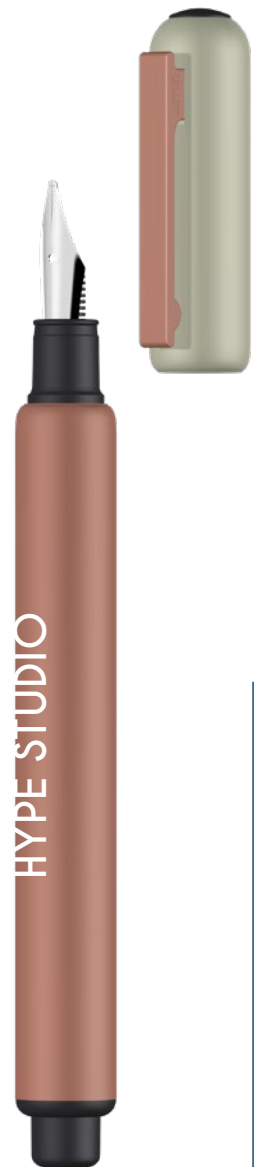

0-8460: Metall-Drehkugelschreiber mit matt lackiertem Aluminiumschaft und Metallbeschlagteilen.

0-8462 R: Metall-Rollerball mit matt lackiertem Aluminiumschaft und Metallbeschlagteilen.

0-8466 F: Metall-Füllfederhalter mit matt lackiertem Aluminiumschaft und Metallbeschlagteilen.

Preis/Stück 0-8460	4,22 €
Menge	100 Stück
Werbeschlüssel	Schaft MS/L, Oberteil MT/L, Clip L
Preis/Stück 0-8462 R	5,65 €
Menge	100 Stück
Werbeschlüssel	Schaft MT/L, Kappe MT/L, Clip L
Preis/Stück 0-8466 F	8,51 €
Menge	100 Stück
Werbeschlüssel	Schaft MT/L, Kappe MT/L, Clip L

0-8460: Metal twist ballpoint pen with matt lacquered aluminium housing and metal fittings.

0-8462 R: Metal rollerball with matt lacquered aluminium housing and metal fittings.

0-8466 F: Metal fountain pen with matt lacquered aluminium housing and metal fittings.

Price/piece 0-8460	4.22 €
Quantity	100 pieces
Advertising code	barrel MS/L, upper part MT/L, clip L
Price/piece 0-8462 R	5.65 €
Quantity	100 pieces
Advertising code	barrel MT/L, cap MT/L, clip L
Price/piece 0-8466 F	8.51 €
Quantity	100 pieces
Advertising code	barrel MT/L, cap MT/L, clip L