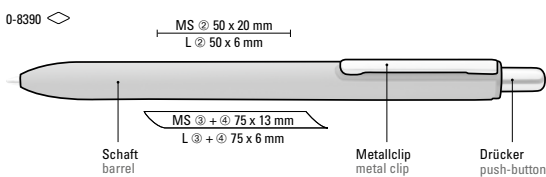

0-8390: Metall-Druckkugelschreiber mit matt lackiertem Aluminiumschaft, Metallclip und Drücker silber glanzverchromt.
Preis/Stück 1,13 €
Menge 300 Stück
Werbeschlüssel Schaft MS/L

0-8390: Metal retractable ballpoint pen with matt lacquered aluminium housing, metal clip and push-button chrome plated.
Price/piece 1.13 €
Quantity 300 pieces
Advertising code barrel MS/L