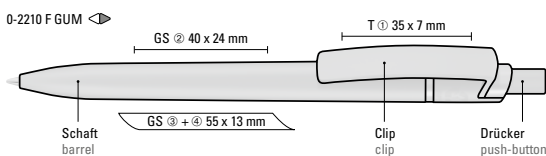

Mix n' Match: Ab 2.000 Stück kann das Modell farblich kombiniert werden.

0-2210 F GUM: Druckkugelschreiber mit gummiertem Gehäuse aus recyceltem PET-Material mit matt gedecktem Clip und Drücker.

Preis/Stück 0,71 €
Menge 1.000 Stück
Werbeschlüssel Schaft GS, Clip T

Mix n' Match: From 2,000 pieces, you can choose any colour combination.

0-2210 F GUM: Retractable ballpoint pen with softtouch housing made from recycled PET material with opaque matt clip and push-button.

Price/piece 0.71 €
Quantity 1,000 pieces
Advertising code barrel GS, clip T