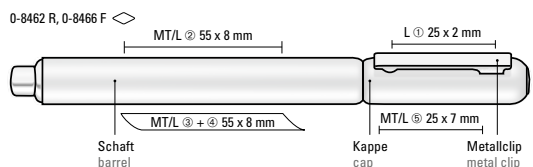

0-8460: Metall-Drehkugelschreiber mit matt lackiertem Aluminiumschaft und Metallbeschlagteilen.

0-8462 R: Metall-Rollerball mit matt lackiertem Aluminiumschaft und Metallbeschlagteilen.

0-8466 F: Metall-Füllfederhalter mit matt lackiertem Aluminiumschaft und Metallbeschlagteilen.

Preis/Stück 0-8460	4,22 €
Menge	100 Stück
Werbeschlüssel	Schaft MS/L, Oberteil MT/L, Clip L
Preis/Stück 0-8462 R	5,65 €
Menge	100 Stück
Werbeschlüssel	Schaft MT/L, Kappe MT/L, Clip L
Preis/Stück 0-8466 F	8,51 €
Menge	100 Stück
Werbeschlüssel	Schaft MT/L, Kappe MT/L, Clip L

0-8460: Metal twist ballpoint pen with matt lacquered aluminium housing and metal fittings.

0-8462 R: Metal rollerball with matt lacquered aluminium housing and metal fittings.

0-8466 F: Metal fountain pen with matt lacquered aluminium housing and metal fittings.

Price/piece 0-8460	4.22 €
Quantity	100 pieces
Advertising code	barrel MS/L, upper part MT/L, clip L
Price/piece 0-8462 R	5.65 €
Quantity	100 pieces
Advertising code	barrel MT/L, cap MT/L, clip L
Price/piece 0-8466 F	8.51 €
Quantity	100 pieces
Advertising code	barrel MT/L, cap MT/L, clip L