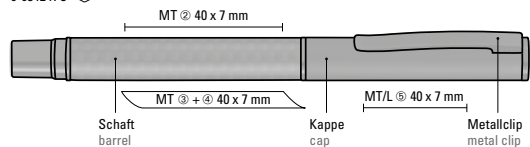

Schaft barrel
Kappe cap
Metallclip metal clip

0-9340 C: Metall-Drehkugelschreiber mit Schaft aus Carbonfaser in schwarz, Softdrehmechanik und gefedertem Metallclip. Beschlagteile schwarz matt lackiert.

0-9342 R C: Metall-Rollerball mit Schaft aus Carbonfaser in schwarz und gefedertem Metallclip. Beschlagteile schwarz matt lackiert.

Preis/Stück 0-9340 C 7,30 €
Menge 100 Stück
Werbeschlüssel Schaft MT, Oberteil MT/L

Preis/Stück 0-9342 R C 8,73 €
Menge 100 Stück
Werbeschlüssel Schaft MT, Kappe MT/L

0-9340 C: Metal twist ballpoint pen with carbon fibre in black, soft twist mechanism and a spring-mounted metal clip. Fittings black matt.

0-9342 R C: Metal rollerball with carbon fibre barrel in black and spring-mounted metal clip. Fittings black matt.

Price/piece 0-9340 C 7.30 €
Quantity 100 pieces
Advertising code barrel MT, upper part MT/L

Price/piece 0-9342 R C 8.73 €
Quantity 100 pieces
Advertising code barrel MT, cap MT/L