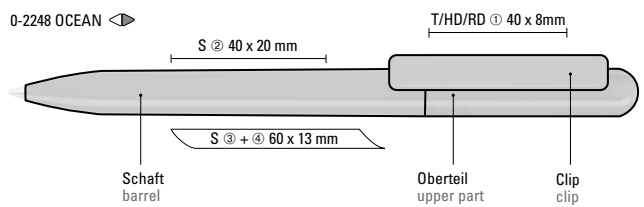

Scannen und mehr über
ocean plastic erfahren.
Scan and learn more
about ocean plastic.