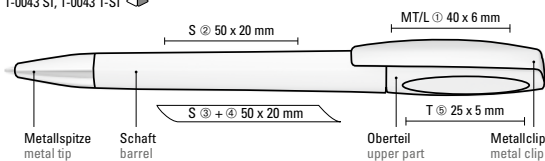

umaBlackForest
Pens

1-0043 SI, 1-0043 T-SI ◀▶