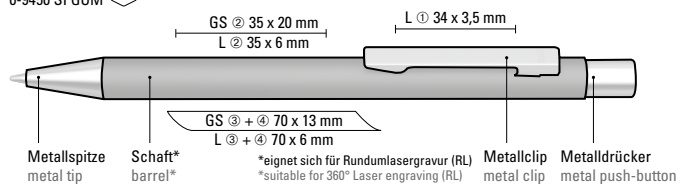

0-9450 SI GUM