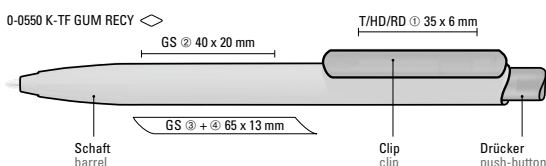

ClimatePartner
zertifiziertes Produkt
climate-id.com/DIPVA4

Shell contains 100% Recycled post-consumer acrylonitrile Butadiene Styrene.
EGL-317248

0-0550 K-TF GUM RECY: Druckkugelscheiber mit gummiertem Gehäuse aus recyceltem ABS-Kunststoff mit transparent gefrostetem Clip und Drücker. Eingelassene Griffzone.

Preis/Stück 0,69 €
Menge 1.000 Stück
Werbeschlüssel Schaft GS, Clip T/HD/RD

0-0550 K-TF GUM RECY: Retractable ballpoint pen with softtouch housing made from recycled ABS plastic and transparent frosted clip and push-button. Integrated grip zone.

Price/piece 0,69 €
Quantity 1,000 pieces
Advertising code barrel GS, clip T/HD/RD