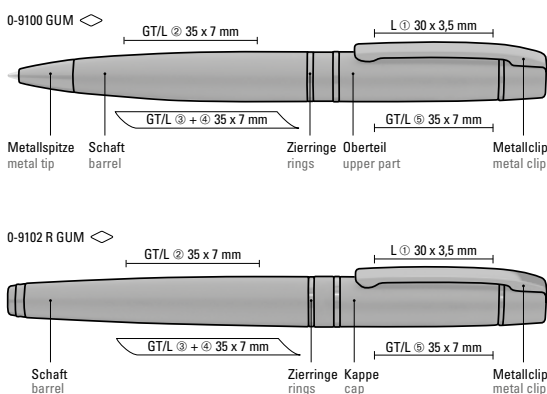

Die Modelle in beige, braun und Sonderfarben eignen sich für eine Lasergravur in schwarz.

The models in beige, brown and special colours are suitable for laser engraving in black.

Die Modelle in schwarz eignen sich für eine Hochglanzlasergravur in silber.

The models in black are suitable for high gloss laser engraving in silver.

0-9100 GUM: Metall-Drehkugelschreiber mit Softtouch-Gehäuse, Softdrehmechanik und gefedertem Clip. Beschlagteile schwarz glänzend lackiert.

0-9102 R GUM: Metall-Rollerball mit Softtouch-Gehäuse, gefedertem Clip und schwarzer Gummigriffzone. Beschlagteile schwarz glänzend lackiert.

Preis/Stück 0-9100 GUM	6,55 €
Menge	100 Stück
Werbeschlüssel	Schaft GT/L, Oberteil GT/L, Clip L
Preis/Stück 0-9102 R GUM	7,98 €
Menge	100 Stück
Werbeschlüssel	Schaft GT/L, Kappe GT/L, Clip L

0-9100 GUM: Metal twist ballpoint pen with softtouch housing, soft twist mechanism and spring-mounted clip. Fittings glossy black.

0-9102 R GUM: Metal rollerball with softtouch housing, spring-mounted clip and black grip zone. Fittings glossy black.

Price/piece 0-9100 GUM	6.55 €
Quantity	100 pieces
Advertising code	barrel GT/L, upper part GT/L, clip L
Price/piece 0-9102 R GUM	7.98 €
Quantity	100 pieces
Advertising code	barrel GT/L, cap GT/L, clip L