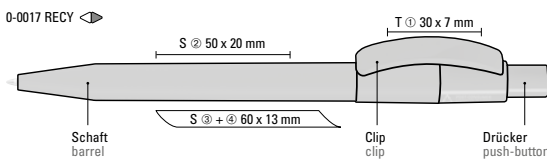

Mix'n Match: Ab 2.000 Stück kann das Modell farblich kombiniert werden.

0-0017 RECY: Druckkugelschreiber mit gedeckt mattem Kunststoffgehäuse aus 100 % recyceltem Post-Consumer-Kunststoff, glänzendem Bogenclip und Drücker.

0-0057 RECY: Drehkugelschreiber mit gedeckt mattem Gehäuse aus 100% recyceltem Post-Consumer-Kunststoff.

Preis/Stück 0-0017 RECY 0,52 €
Preis/Stück 0-0057 RECY 0,83 €
Menge 1.000 Stück
Werbeschlüssel Schaft S, Clip T

Mix'n Match: From 2,000 pieces, you can choose any colour combination.

0-0017 RECY: Retractable ballpoint pen with matt plastic housing made from 100 % recycled post-consumer plastic, opaque glossy curved clip and push-button.

0-0057 RECY: Twist ballpoint pen with opaque matt housing made from 100% recycled post-consumer plastic.

Price/piece 0-0017 RECY 0.52 €
Price/piece 0-0057 RECY 0.83 €
Quantity 1,000 pieces
Advertising code Schaft S, Clip T