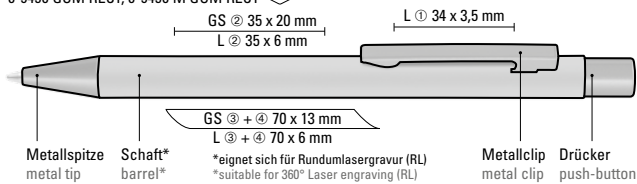

0-9450 GUM RECY, 0-9450 M GUM RECY ◊