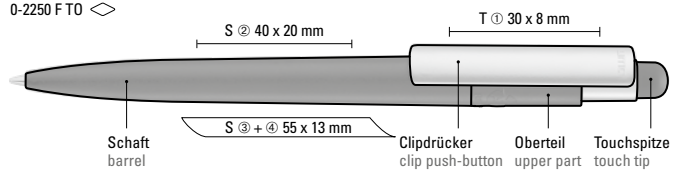

0-2250 F TO ◊