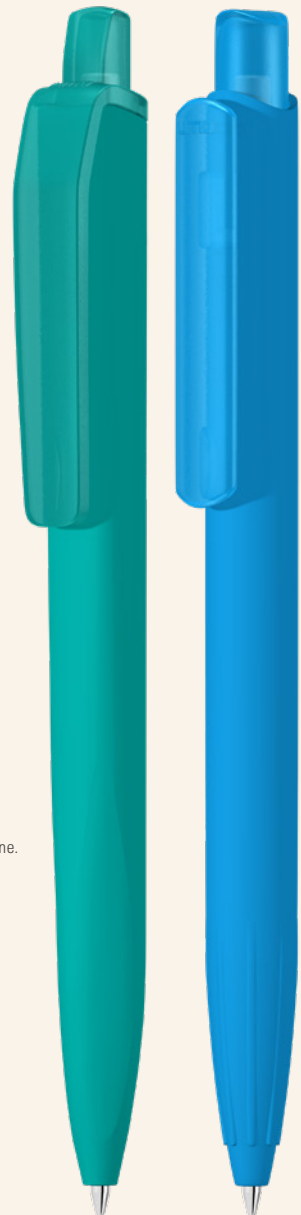

Shell contains 100% Recycled post-consumer acrylonitrile Butadiene Styrene.
EGL-317248

Sustainability in detail

Transparency matters to us: you will find the recycled content for each certified model detailed on the respective catalogue page. In doing so, we provide a clear factual basis and ensure our ecological commitment is transparent for every single product.