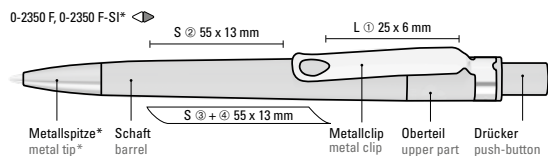

Das aus recycelten PET-Flaschen in Europa hergestellte rPET-Material eignet sich für einen langlebigen und nachhaltigen Werbeeinsatz. Dank der europäischen und ClimatePartner-zertifizierten Produktion leistet der uma RECYCLED PET PEN CORE einen zusätzlichen nachhaltigen Beitrag zur Schonung der Umwelt.

The rPET material, which is produced in Europe from recycled PET bottles, is suitable for a durable and sustainable advertisement. Thanks to the European and ClimatePartner-certified production, the uma RECYCLED PET PEN CORE makes an additional sustainable contribution to the protection of the environment.