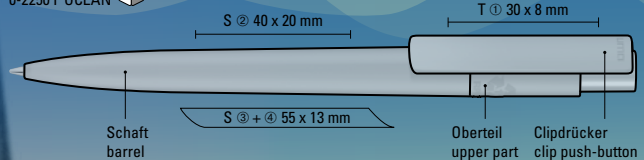

made from ocean-bound plastic

Produkt-Video/
product video

RECYCLED PET PEN PRO

0-2250 F OCEAN ◀