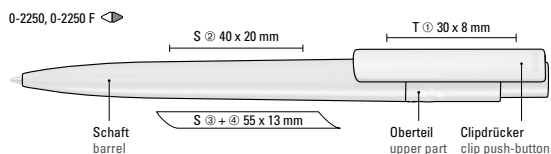

ClimatePartner
zertifiziertes Produkt
climate-id.com/DIPVA4

Mix n' Match: Ab 2.000 Stück kann das Modell farblich kombiniert werden.

0-2250: Druckkugelschreiber aus recyceltem PET-Material mit gedeckt glänzendem Gehäuse und Clip.

0-2250 F: Druckkugelschreiber aus recyceltem PET-Material mit matt gedecktem Gehäuse und Clip.

Preis/Stück 0-2250	0,61 €
Preis/Stück 0-2250 F	0,61 €
Menge	1.000 Stück
Werbeschlüssel	Schaft S, Clip T

Mix n' Match: From 2,000 pieces, you can choose any colour combination.

0-2250: Retractable ballpoint pen made from recycled PET material with opaque glossy housing and clip.

0-2250 F: Retractable ballpoint pen made from recycled PET material with opaque matt housing and clip.

Price/piece 0-2250	0.61 €
Price/piece 0-2250 F	0.61 €
Quantity	1,000 pieces
Advertising code	barrel S, clip T