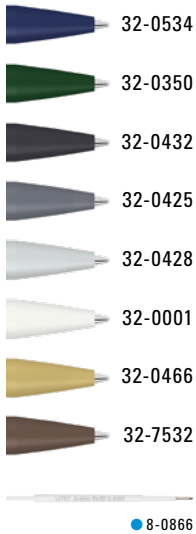

0-0063 RECY (● 8-0866)