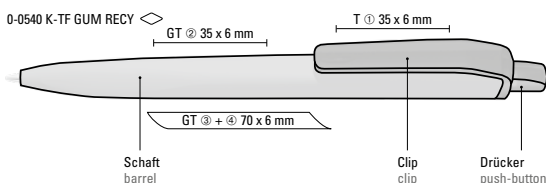

Shell contains 100% Recycled post-consumer acrylonitrile Butadiene Styrene.
EGL-317248

ClimatePartner
zertifiziertes Produkt
climate-id.com/DIPVA4

0-0540 K-TF GUM RECY: Druckkugelscheiber mit gummiertem Gehäuse aus recyceltem ABS-Kunststoff mit transparent gefrostetem Clip und Drücker. Griffzone ergonomisch geformt.

Preis/Stück 0,69 €
Menge 1.000 Stück
Werbeschlüssel Schaft GT, Clip T

0-0540 K-TF GUM RECY: Retractable ballpoint pen with softtouch housing made from recycled ABS plastic and transparent frosted clip and push-button. Ergonomically shaped grip zone.

Price/piece 0.69 €
Quantity 1,000 pieces
Advertising code barrel GT, clip T