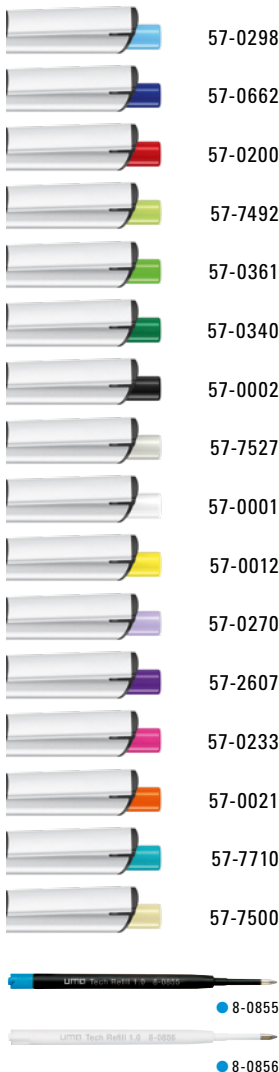

Farb-Code/Minen
Colour code/Refills

RECYCLED PET PEN ALUMA
0-7200

RECYCLED PET PEN PRO ALUMA transparent
0-7200 T

0-7200 (● 8-0855)
0-7200 T (● 8-0856)