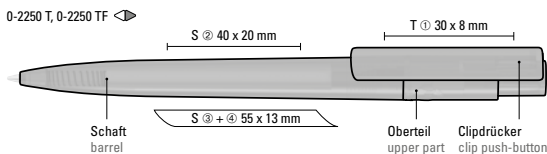

Das aus recycelten PET-Flaschen in Europa hergestellte rPET-Material eignet sich für einen langlebigen und nachhaltigen Werbeeinsatz. Dank der europäischen und ClimatePartner-zertifizierten Produktion leistet der uma RECYCLED PET PEN PRO einen zusätzlichen nachhaltigen Beitrag zur Schonung der Umwelt.

The rPET material, which is produced in Europe from recycled PET bottles, is suitable for a durable and sustainable advertisement. Thanks to the European and ClimatePartner-certified production, the uma RECYCLED PET PEN PRO makes an additional sustainable contribution to the protection of the environment.