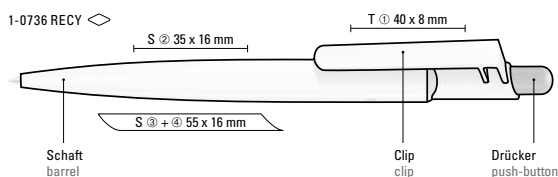

1-0736 RECY: Druckkugelschreiber mit gedeckt glänzendem Gehäuse aus 100% recyceltem Kunststoff und großem Clip an verstärkter Clipanbindung.

Preis/Stück 0,55 €
Menge 1.000 Stück
Werbeschlüssel Schaft S ○, Clip T

1-0736 RECY: Retractable ballpoint pen with opaque glossy body and large clip made from 100% recycled plastic.

Price/piece 0,55 €
Quantity 1,000 pieces
Advertising code barrel S ○, clip T