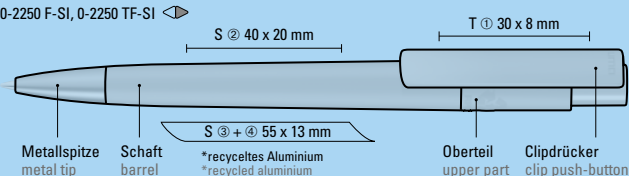

RECYCLED PET PEN PRO SI Recycled² – the most sustainable combination in a writing instrument!

Recycled PET beverage bottles meet recycled aluminium beverage cans. The uma rPET PRO series is one of the most sustainable writing instrument developments in the promotional industry. A ClimatePartner-certified, European production builds up the basics for long-lasting and sustainable writing.

The new upcycling idea adds elegant metal applications to the previously pure recycled PET writing instrument series. A recycled aluminium 150ml beverage can is recycled into 10 valuable metal tips that meet a PET housing of a recycled 0.5 l PET bottle. So with the uma RECYCLED PET PEN PRO SI you write the most sustainable combination for the environment – just: uma Recycled².

0-2250 F-SI, 0-2250 TF-SI