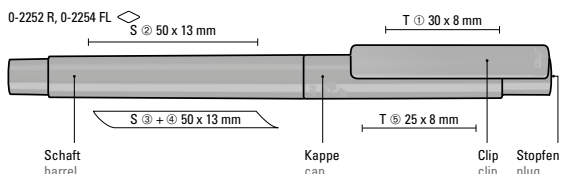

0-2252 R: Rollerball mit Gehäuse aus recyceltem PET-Material in gedeckt glänzend weiß oder schwarz. Stopfen in den 8 möglichen Schreibfarben.

0-2254 FL: Fineliner mit Gehäuse aus recyceltem PET-Material in gedeckt glänzend weiß oder schwarz. Stopfen in den 12 möglichen Schreibfarben.

Preis/Stück 0-2252 R 1,09 €
Preis/Stück 0-2254 FL 1,09 €
Menge 1.000 Stück
Werbeschlüssel Schaft S, Clip T, Kappe T

0-2252 R: Rollerball with opaque glossy housing in white or black made from recycled PET material. Plug in 8 possible writing colours.

0-2254 FL: Fineliner with opaque glossy housing in white or black made from recycled PET material. Plug in 12 possible writing colours.

Price/piece 0-2252 R 1.09 €
Price/piece 0-2254 FL 1.09 €
Quantity 1,000 pieces
Advertising code barrel S, clip T, cap T