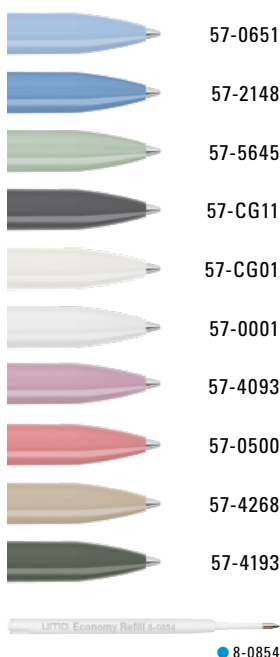

Farb-Code/Minen
Colour code/Refills

RECYCLED PET PEN CHANGE ocean
0-2248 OCEAN

0-2248 OCEAN (● 8-0854)

Köcher Empfehlung/
Cup suggestion
RECYCLED PET BOX 0-2225
Seite 101/page 101