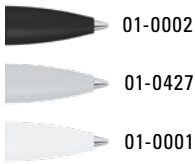

Farb-Code/Minen
Colour code/Refills

CETA RECY
1-0041 RECY

ULTIMATE SI RECY
1-0048 SI RECY

1-0041 RECY

● 8-0855

1-0048 SI RECY

● 8-0855