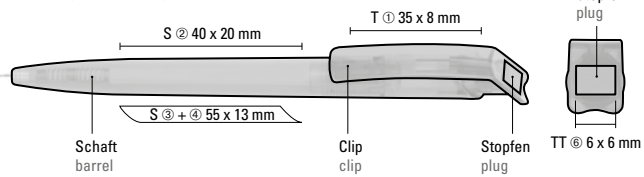

0-2260 ◀▶, 0-2260 T ◀▶, 0-2260 T SG ◀▶