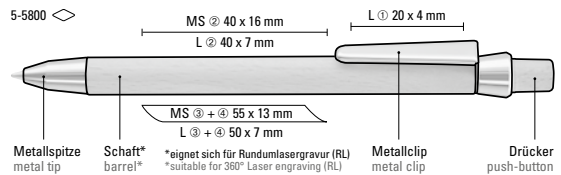

Farb-Code/Minen
Colour code/Refills

FOREST
5-5200

FOREST B
5-5207 B

BEECH
5-5800

5-5200 (● 8-0877)
5-5207 B (0,7mm)

05-W001

● 8-0877

5-5800 (● 8-0855)

08-W001

● 8-0855

PEFC/04-31-3311

ClimatePartner
zertifiziertes Produkt
climate-id.com/DIPVA4

Der Naturstoff Holz variiert sowohl in der Farbigkeit des Holzes als auch in der Struktur (Maserung).

Wood is a natural material with a great variety of colours and textures (grain effect).

5-5200: Holz-Druckkugelschreiber mit Holzdrücker, Metallclip und Metallspitze silber glänzend. Schaft und Drücker aus schutzlackiertem PEFC-zertifiziertem Buchenholz.

5-5207 B: Holz-Druckbleistift (0,7mm) mit Holzdrücker, Metallclip und Metallspitze silber glänzend. Schaft und Drücker aus schutzlackiertem PEFC-zertifiziertem Buchenholz.

5-5800: Holz-Druckkugelschreiber mit Holzdrücker, Metallclip und Metallspitze glanzverchromt. Schaft und Drücker aus schutzlackiertem PEFC-zertifiziertem Buchenholz.

5-5200: Wooden retractable ballpoint pen with wooden push-button, metal clip and metal tip silver glossy. Barrel and push-button made from PEFC-certified beechwood with protective varnish coating.

5-5207 B: Wooden mechanical pencil (0.7 mm) with wooden push-button, metal clip and metal tip silver glossy. Barrel and push-button made from PEFC-certified beechwood with protective varnish coating.

5-5800: Wooden retractable ballpoint pen with wooden push-button, metal clip and metal tip chrome plated. Barrel and push-button made from PEFC-certified beechwood with protective varnish coating.

Preis/Stück 5-5200	1,84 €
Preis/Stück 5-5207 B	2,26 €
Menge	300 Stück
Werbeschlüssel	Schaft MS/L/RL
Preis/Stück 5-5800	2,04 €
Menge	300 Stück
Werbeschlüssel	Schaft MS/L/RL, Clip L

Price/piece 5-5200	1.84 €
Price/piece 5-5207 B	2.26 €
Quantity	300 pieces
Advertising code	barrel MS/L/RL
Price/piece 5-5800	2.04 €
Quantity	300 pieces
Advertising code	barrel MS/L/RL, clip L