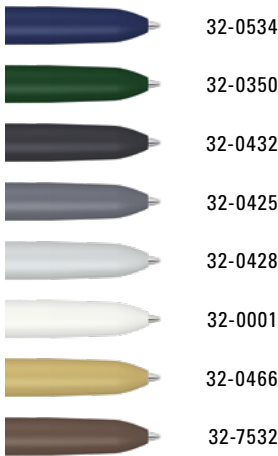

Farb-Code/Minen
Colour code/Refills

VANE RECY
0-0183 RECY

POP RECY
0-0071 RECY

0-0183 RECY (● 8-0866)
0-0071 RECY (● 8-0866)