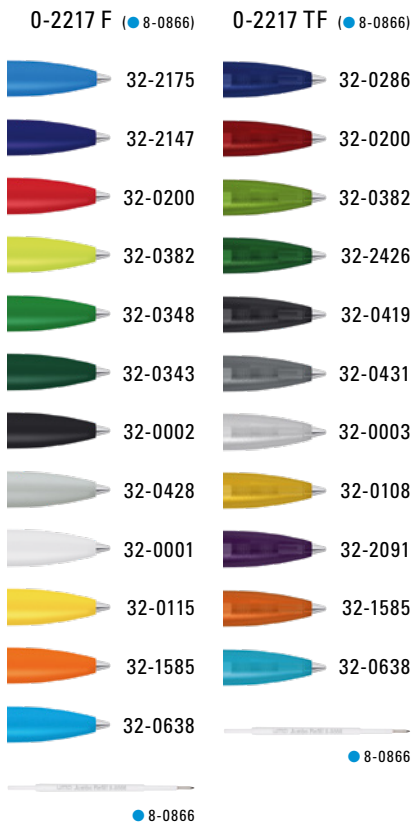

Farb-Code/Minen
Colour code/Refills

RECYCLED PET PEN FUTURE F
0-2217 F

RECYCLED PET PEN FUTURE frozen
0-2217 TF

Aufgrund der Besonderheiten des Materials (recyceltes PET-Material) sind produktionstechnische Farbschwankungen gegeben.

Due to the special nature of the material (recycled PET material) production-related variations are possible.