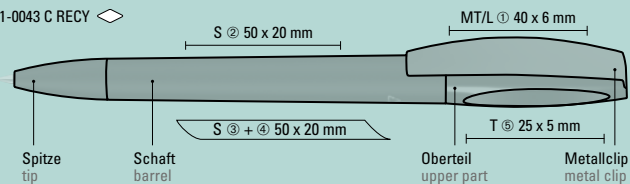

1-0043 C RECY