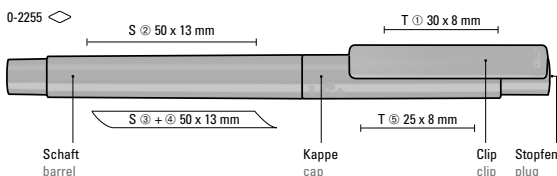

Farb-Code/Minen
Colour code/Refills

RECYCLED PET PEN PRO LIQEO
0-2255

- 0-2255
- 57-0002
- 57-0001
4. Tintenleitsystem/
   ink flow system
- 57-0801
- 57-0802
- 57-0930
- 57-0814
- 57-0806
- 57-0804

0-2255

Das aus recycelten PET-Flaschen in Europa hergestellte rPET-Material eignet sich für einen langlebigen und nachhaltigen Werbeeinsatz. Dank der europäischen und ClimatePartner-zertifizierten Produktion leistet der uma RECYCLED PET PEN PRO einen zusätzlichen nachhaltigen Beitrag zur Schonung der Umwelt. Aufgrund der Besonderheiten des Materials (recyceltes PET-Material) sind produktionstechnische Farbschwankungen gegeben.

The rPET material, which is produced in Europe from recycled PET bottles, is suitable for a durable and sustainable advertisement. Thanks to the European and ClimatePartner-certified production, the uma RECYCLED PET PEN PRO makes an additional sustainable contribution to the protection of the environment. Due to the special nature of the material (recycled PET material) production-related variations are possible.

0-2255: Flüssig-Textmarker mit Gehäuse aus recyceltem PET-Material in gedeckt glänzend weiß oder schwarz. Stopfen in den 6 möglichen Schreibfarben. Der Highlighter ist ohne Pumpen oder Anstechen sofort einsatzfähig. Neues Flüssigtintenleitsystem – Bessere Schreibqualität – Höhere Leuchtkraft – Längere Schreibdauer – Umweltfreundlicher – Produziert nach EN-71, ASTM D-4236 – Flüssigtank austausch- bzw. nachfüllbar.

0-2255: Liquid highlighter with opaque glossy housing in white or black made from recycled PET material. Plug in 6 possible writing colours. Writes longer and more intensive as conventional highlighter, is without pumping or tapping operational immediately, supported in this way the sustainability concept. New liquid ink delivery system – better writing quality – greater luminance – longer writing time – ecologically superior – produced in acc. with EN-71, ASTM D-4236, liquid tank replaceable or refillable.

Preis/Stück 1,09 €
Menge 1.000 Stück
Werbeschlüssel Schaft S, Clip T, Kappe T

Price/piece 1.09 €
Quantity 1,000 pieces
Advertising code barrel S, clip T, cap T