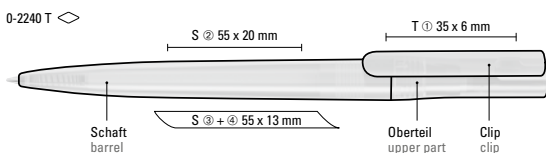

0-2240 T: Drehkugelschreiber aus recyceltem rPET-Material mit transparent glänzendem Gehäuse.

Preis/Stück
Menge
Werbeschlüssel

0,62 €
1.000 Stück
Schaft S, Clip T

0-2240 T: Twist ballpoint pen made from recycled PET material with transparent glossy housing.

Price/piece
Quantity
Advertising code

0.62 €
1,000 pieces
barrel S, clip T