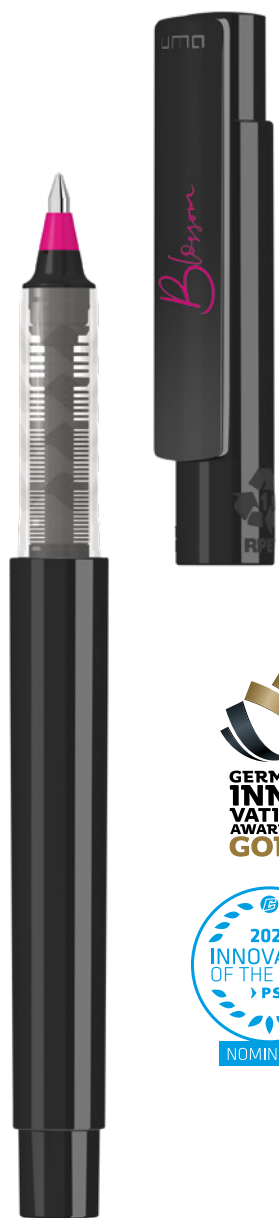

RECYCLED PET PEN PRO R
0-2252 R

RECYCLED PET PEN PRO FL
0-2254 FL

Farb-Code/Minen
Colour code/Refills

0-2252 R	0-2254 FL
57-0002	57-0002
57-0001	57-0001
Tintenleitsystem / ink flow system	
57-0298	57-0298
57-0662	57-0662
57-0200	57-0200
57-0361	57-7492
57-0002	57-0361
57-2607	57-0002
57-0233	57-7527
57-0021	57-0012
	57-2607
	57-0233
	57-0021
	57-0478