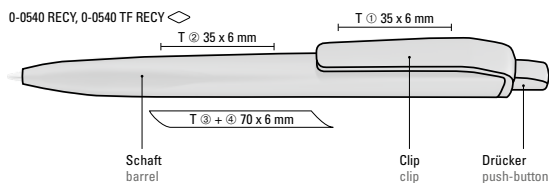

The models are labelled with the recycling mark. Thanks to the European and ClimatePartner-certified production, the uma ALIGN RECY makes an additional sustainable contribution to the protection of the environment.