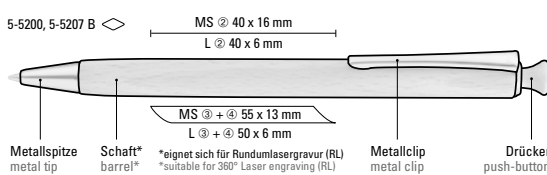

Farb-Code/Minen
Colour code/Refills

FOREST
5-5200

FOREST B
5-5207 B

BEECH
5-5800

5-5200 (● 8-0877)
5-5207 B (0,7mm)

05-W001

● 8-0877

5-5800 (● 8-0855)

08-W001

● 8-0855

PEFC/04-31-3311

ClimatePartner
zertifiziertes Produkt
climate-id.com/DIPVA4

Der Naturstoff Holz variiert sowohl in der Farbigkeit des Holzes als auch in der Struktur (Maserung).

Wood is a natural material with a great variety of colours and textures (grain effect).

5-5200: Holz-Druckkugelschreiber mit Holzdrücker, Metallclip und Metallspitze silber glänzend. Schaft und Drücker aus schutzlackiertem PEFC-zertifiziertem Buchenholz.

5-5207 B: Holz-Druckbleistift (0,7mm) mit Holzdrücker, Metallclip und Metallspitze silber glänzend. Schaft und Drücker aus schutzlackiertem PEFC-zertifiziertem Buchenholz.

5-5800: Holz-Druckkugelschreiber mit Holzdrücker, Metallclip und Metallspitze glanzverchromt. Schaft und Drücker aus schutzlackiertem PEFC-zertifiziertem Buchenholz.

5-5200: Wooden retractable ballpoint pen with wooden push-button, metal clip and metal tip silver glossy. Barrel and push-button made from PEFC-certified beechwood with protective varnish coating.

5-5207 B: Wooden mechanical pencil (0.7 mm) with wooden push-button, metal clip and metal tip silver glossy. Barrel and push-button made from PEFC-certified beechwood with protective varnish coating.

5-5800: Wooden retractable ballpoint pen with wooden push-button, metal clip and metal tip chrome plated. Barrel and push-button made from PEFC-certified beechwood with protective varnish coating.

Preis/Stück 5-5200	1,84 €
Preis/Stück 5-5207 B	2,26 €
Menge	300 Stück
Werbeschlüssel	Schaft MS/L/RL
Preis/Stück 5-5800	2,04 €
Menge	300 Stück
Werbeschlüssel	Schaft MS/L/RL, Clip L

Price/piece 5-5200	1.84 €
Price/piece 5-5207 B	2.26 €
Quantity	300 pieces
Advertising code	barrel MS/L/RL
Price/piece 5-5800	2.04 €
Quantity	300 pieces
Advertising code	barrel MS/L/RL, clip L