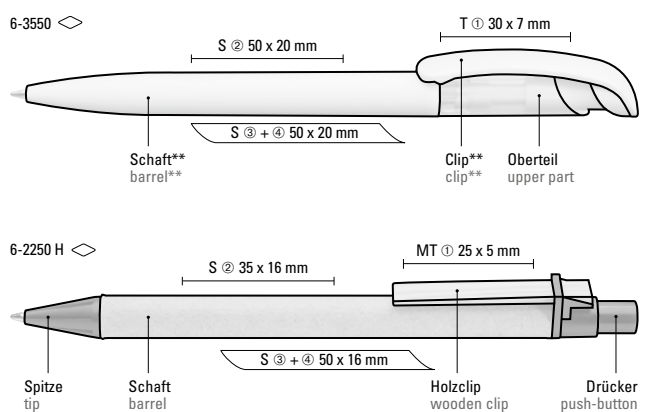

**Die Herstellung der Clips und der Schäfte ist aufgrund des besonderen Materials produktionstechnischen Schwankungen unterlegen. Leichte Unterschiede in der Farbe und der Oberfläche (Schlierenbildung) sind möglich.

** The production of the clips and barrels is subject to fluctuations due to the special material. Slight differences in colour and surface (smear formation) are possible.