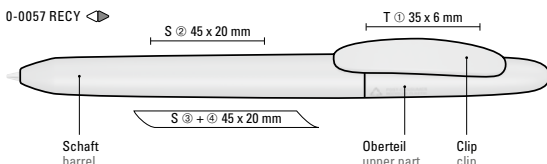

Mix'n Match: Ab 2.000 Stück kann das Modell farblich kombiniert werden.

0-0017 RECY: Druckkugelschreiber mit gedeckt mattem Kunststoffgehäuse aus 100 % recyceltem Post-Consumer-Kunststoff, glänzendem Bogenclip und Drücker.

0-0057 RECY: Drehkugelschreiber mit gedeckt mattem Gehäuse aus 100% recyceltem Post-Consumer-Kunststoff.

Preis/Stück 0-0017 RECY 0,52 €
Preis/Stück 0-0057 RECY 0,83 €
Menge 1.000 Stück
Werbeschlüssel Schaft S, Clip T

Mix'n Match: From 2,000 pieces, you can choose any colour combination.

0-0017 RECY: Retractable ballpoint pen with matt plastic housing made from 100 % recycled post-consumer plastic, opaque glossy curved clip and push-button.

0-0057 RECY: Twist ballpoint pen with opaque matt housing made from 100% recycled post-consumer plastic.

Price/piece 0-0017 RECY 0.52 €
Price/piece 0-0057 RECY 0.83 €
Quantity 1,000 pieces
Advertising code Schaft S, Clip T