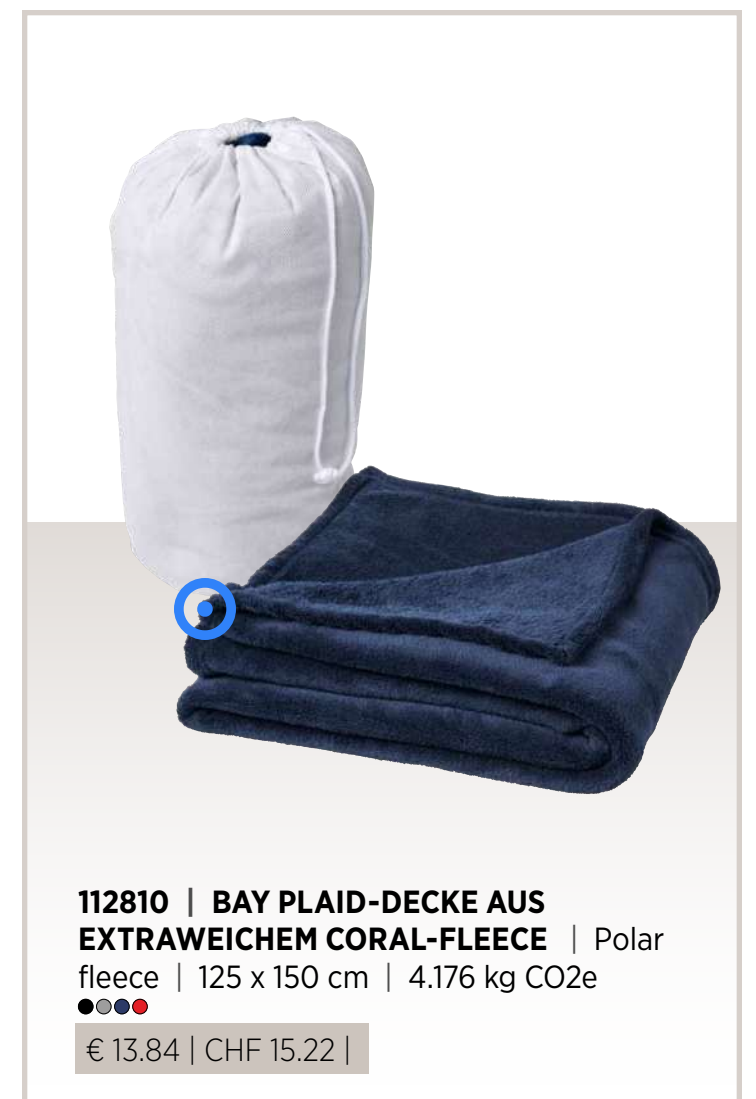

112810 | BAY PLAID-DECKE AUS EXTRAWEICHEM CORAL-FLEECE | Polar fleece | 125 x 150 cm | 4.176 kg CO2e
●●●●●
€ 13.84 | CHF 15.22 |