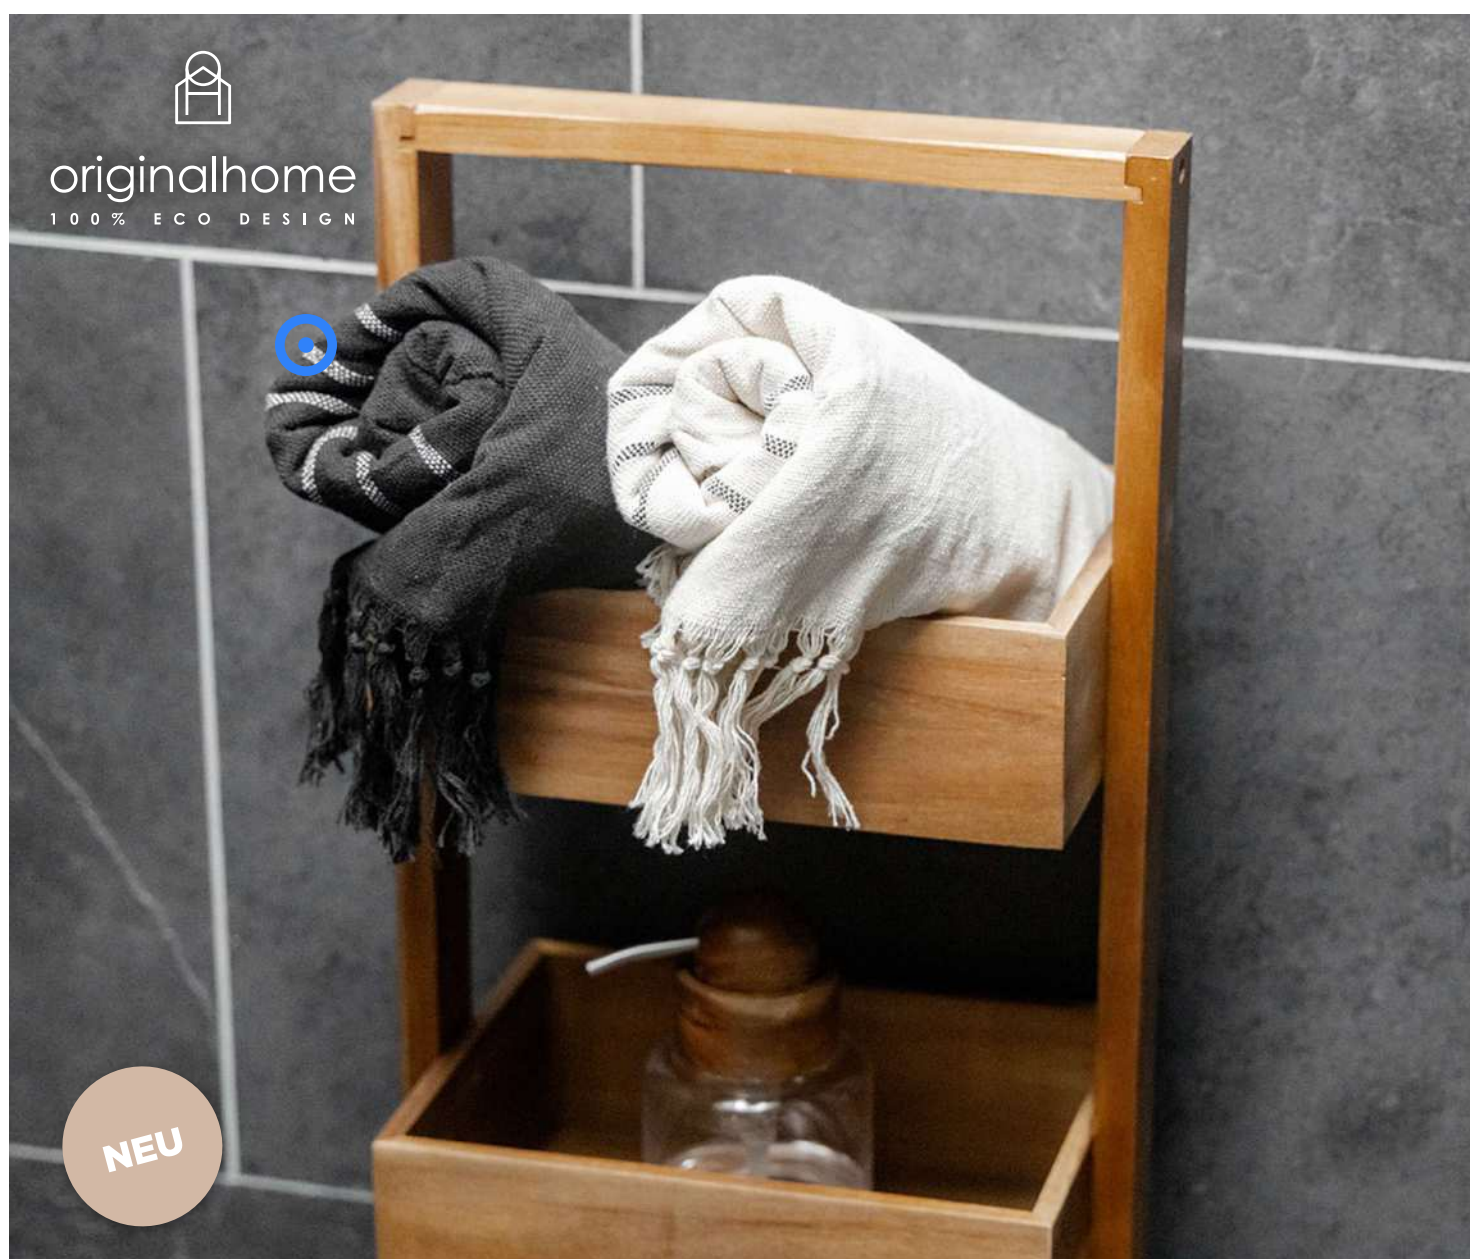

113338 | LAYTOTE PICKNICKDECKE | Polyester 100% | 145 x 100 cm | 4.705 kg CO2e
●○●●
€ 15.30 | CHF 16.83 |

NEU

113425 | ORIGINALHOME TUCH 85 x 175 CM AUS RECYCELTEM MATERIAL | Recycled cotton 100% | 175 x 85 x 0.3 cm | 2.107 kg CO2e
○○
€ 27.16 | CHF 29.88 |