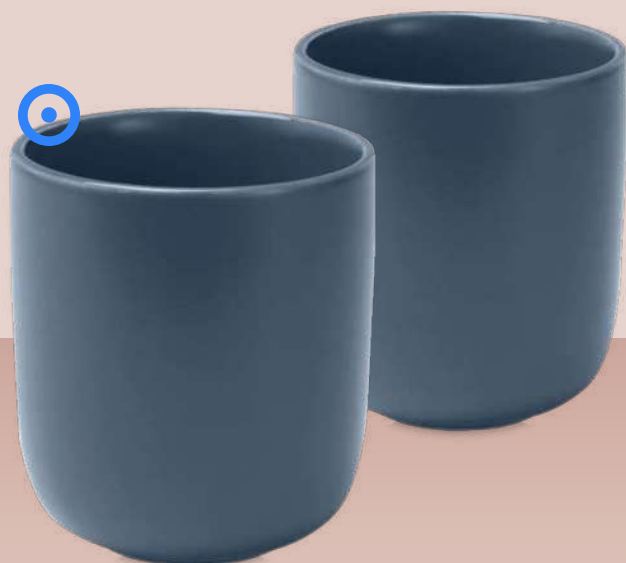

SEASONS

126399 | MALE 200 ML KERAMIKTASSEN - 2ER-SET | Ceramic 100% | 9.3 x 8.2 x 8.2 cm |
0.369 kg CO2e
○●
€ 7.94 | CHF 8.73 |