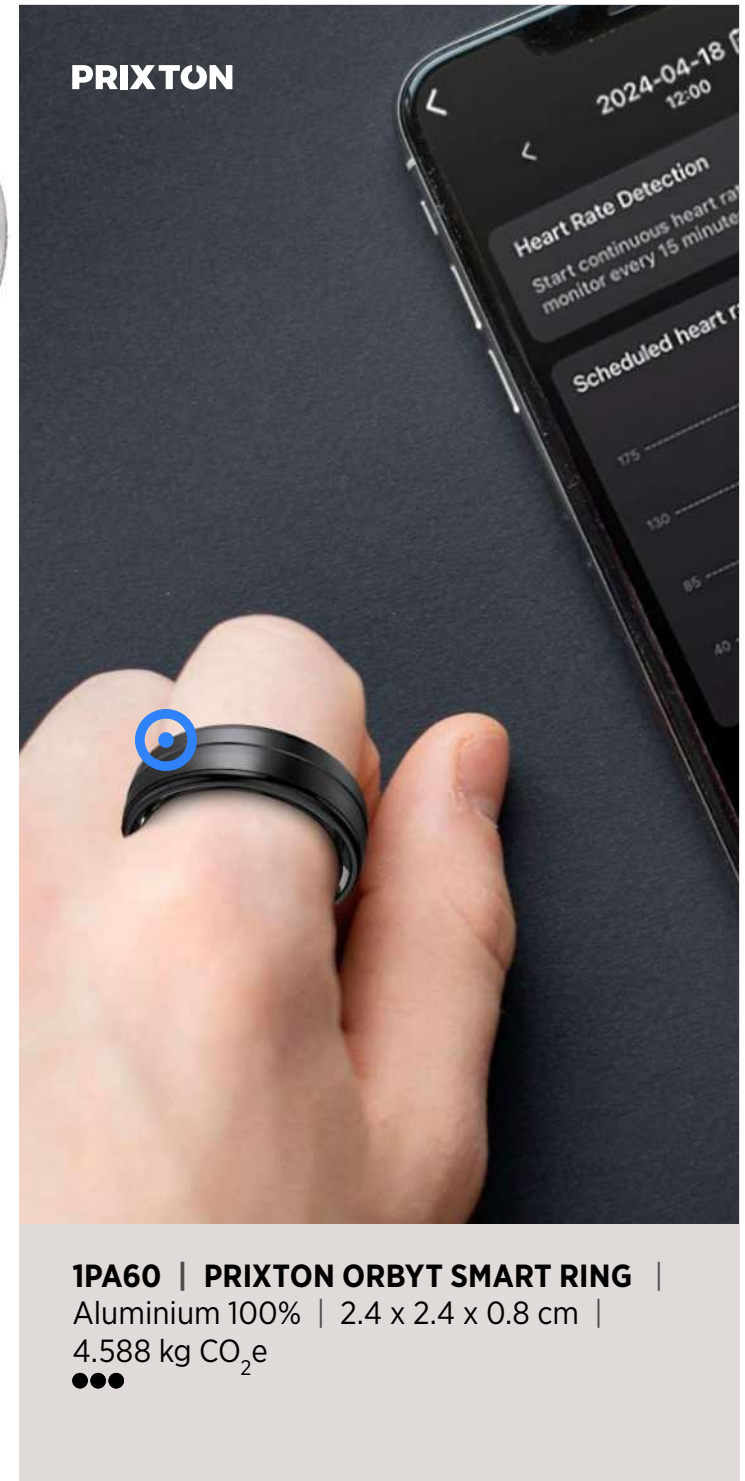

127035 | TRIKONA KORK YOGAROLLE | Cork 100% | 29.5 x 9.5 cm | 1.696 kg CO₂e
○
€ 28.00 | CHF 30.80 |

1PA60 | PRIXTON ORBYT SMART RING | Aluminium 100% | 2.4 x 2.4 x 0.8 cm | 4.588 kg CO₂e
●●●