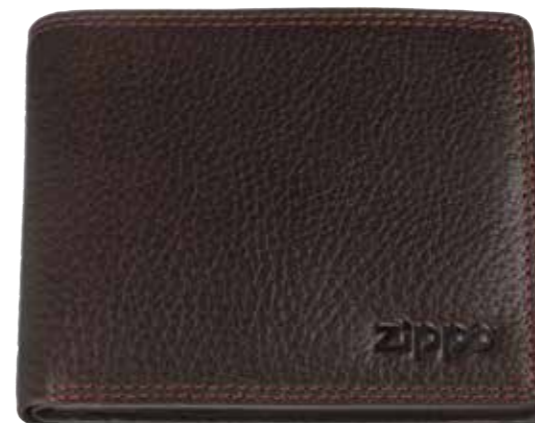

Recommended Public Price

Brown Range

Front

2006036
Card holder

Dimensions: 10.5 x 8 x 1 cm
Color: Brown
Material: Genuine leather
6 card cases, 2 slide pockets, 1 ID window
34.90€

Open

2006031
Wallet

Dimensions: 10.8 x 8.6 x 2.5 cm
Color: Brown
Material: Genuine leather
1 bill compartment, 6 card cases, 2 slide pockets
34.90€

Open

Front

2006033
Card holder

Dimensions: 10.2 x 7.8 x 0.8 cm
Color: Brown
Material: Genuine leather
8 card cases, 1 slide pocket
24.90€

Back

Front

Open

Front

2006028
Wallet with coin case

Dimensions: 10.8 x 8.6 x 2.5 cm
Color: Brown
Material: Genuine leather
1 bill compartment,
4 card cases, 2 slide pockets,
1 coin pocket
34.90€

2006048
Wallet

Dimensions: 8.8 x 10.4 x 1.5 cm
Color: Brown
Material: Genuine leather
2 bill compartments, 7 card cases,
2 slide pockets,
2 ID windows
39.90€