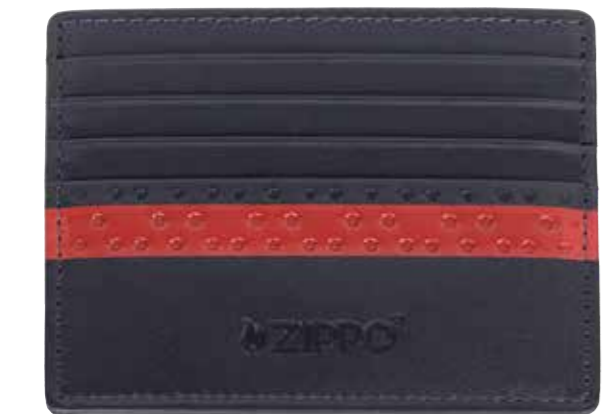

44.90€

Open

Recommended Public Price

Recommended Public Price

Front

Navy Blue Range

Front

2008014 Wallet

Dimensions: 11.5 x 9.2 x 1.5 cm
Color: Navy
Material: Genuine leather
2 bill compartments, 2 slide pockets, 8 card cases

34.90€

Open

Front

2008015 Wallet with coin case

Dimensions: 11.5 x 9.5 x 3 cm
Color: Navy
Material: Genuine leather
2 bill compartments, 2 slide pockets,
9 card cases, 1 coin case

44.90€

Open

Front

2008017 Card holder

Dimensions: 10.6 x 8.2 x 9 cm
Color: Navy
Material: Genuine leather
9 card cases

24.90€

Back

Front