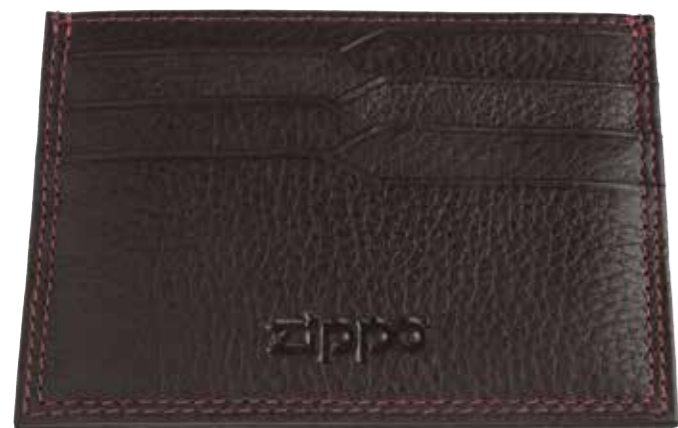

Recommended Public Price

Brown Range

Front

2006036
Card holder

Dimensions: 10.5 x 8 x 1 cm
Color: Brown
Material: Genuine leather
6 card cases, 2 slide pockets, 1 ID window
34.90€

Open

2006031
Wallet

Dimensions: 10.8 x 8.6 x 2.5 cm
Color: Brown
Material: Genuine leather
1 bill compartment, 6 card cases, 2 slide pockets
34.90€

Open

Front

2006033
Card holder

Dimensions: 10.2 x 7.8 x 0.8 cm
Color: Brown
Material: Genuine leather
8 card cases, 1 slide pocket
24.90€

Back

Front

Open

Front

2006028
Wallet with coin case

Dimensions: 10.8 x 8.6 x 2.5 cm
Color: Brown
Material: Genuine leather
1 bill compartment,
4 card cases, 2 slide pockets,
1 coin pocket
34.90€

2006048
Wallet

Dimensions: 8.8 x 10.4 x 1.5 cm
Color: Brown
Material: Genuine leather
2 bill compartments, 7 card cases,
2 slide pockets,
2 ID windows
39.90€