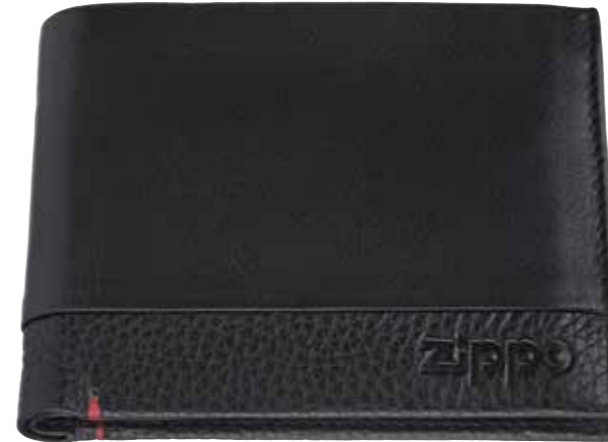

**2006025
Wallet with money clip**

Dimensions: 11 x 8.2 x 1 cm
Color: Black
Material: Genuine leather
1 bill compartment, 4 card cases, 2 slide pockets,
1 ID window

34.90€

Open

Nappa Range

Front

**2006023
Wallet with coin case**