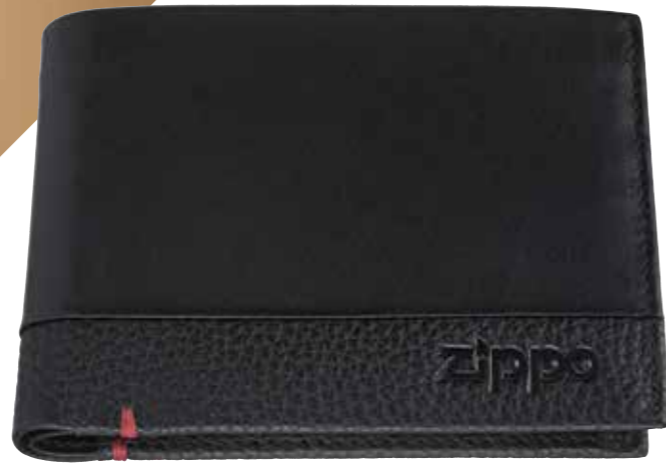

**2006021
Wallet with coin case**

Dimensions: 12 x 9 x 2 cm
Color: Black
Material: Genuine leather
2 bill compartments, 4 card cases,
3 slide pockets, 1 coin case

34.90€