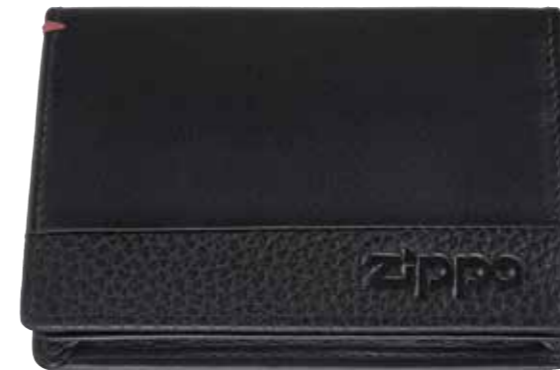

Front

**2006024
Card holder**

Dimensions: 10.5 x 7.5 x 1.5 cm
Color: Black
Material: Genuine leather
4 card cases, 1 slide pocket

24.90€