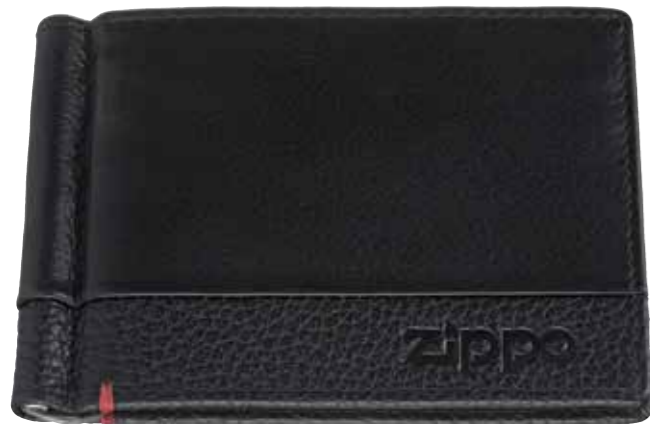

34.90€

Open

Front

**2006020
Wallet with coin case**

Dimensions: 12 x 9 x 2 cm
Color: Black
Material: Genuine leather
2 bill compartments, 6 card cases, 4 slide pockets,
1 coin case, 1 ID window

39.90€

Open

Front

**2006025
Wallet with money clip**

Dimensions: 11 x 8.2 x 1 cm
Color: Black
Material: Genuine leather
1 bill compartment, 4 card cases, 2 slide pockets,
1 ID window

34.90€

Open

Nappa Range

Front

**2006023
Wallet with coin case**