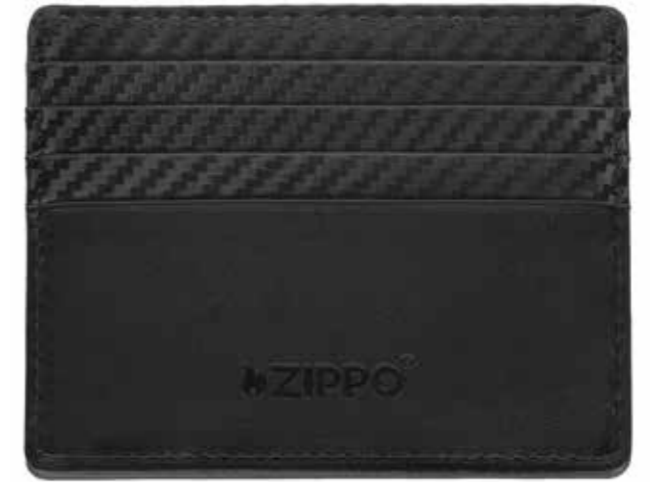

Open

**2008000
Wallet**

Dimensions: 11.7 x 8.7 x 1.8 cm
Color: Black
Material: Genuine leather
1 bill compartment, 3 slide pockets,
7 card cases, 1 ID window
44.90€

Open

Recommended Public Price

Recommended Public Price

Front

Carbon Range

2008001 Card holder

Dimensions: 10.6 x 8.2 x 7 cm
Color: Black
Material: Genuine leather
9 card cases

24.90€

Back

Front

Front

34.90€

Open

Front

Recommended Public Price

Recommended Public Price

Carbon Range

2008003
Business card holder

Dimensions: 9.8 x 7 x 2 cm
Color: Black
Material: Genuine leather
1 compartment
for business cards