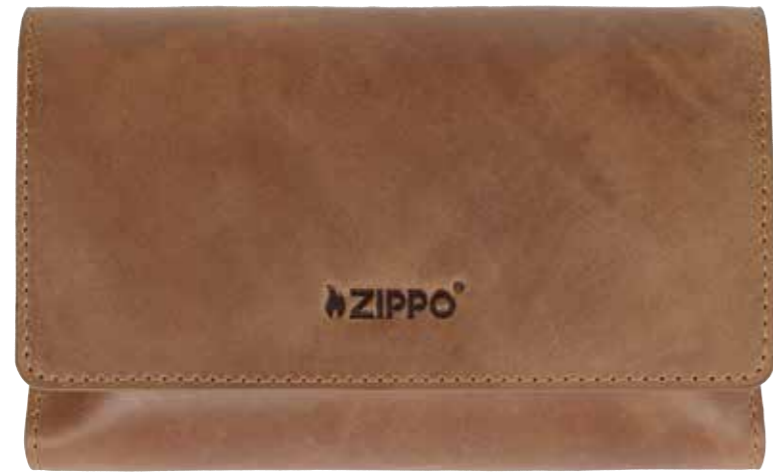

Front

Back

Bottom

Recommended Public Price

Recommended Public Price

Smoking Accessories

Front

2008009 Tobacco pouch

Dimensions: 17 x 10.8 x 3.3 cm
Color: Brown
Material: Genuine vegetable tanned leather
1 tobacco compartment,
1 filter compartment, 1 rolling paper compartment,
1 compartment for Zippo lighter

39.90€

Open