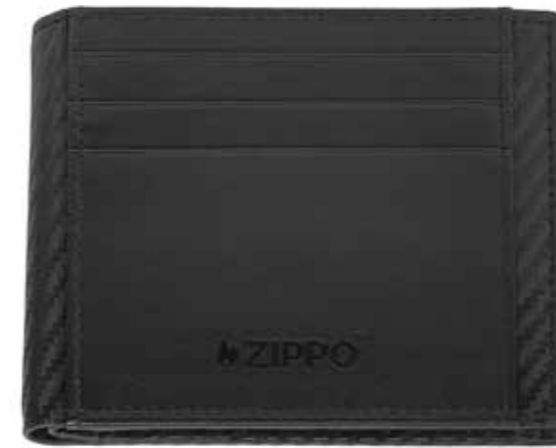

Dimensions: 20.2 x 10.4 x 2.5 cm
Color: Taupe
Material: Genuine leather
2 bill compartments,
3 additional compartments,
12 card cases, 1 coin case with zipper

69.90€

Open

Recommended Public Price

Recommended Public Price

Carbon Range

Front

Open

**2007995
Wallet**

Dimensions: 11.5 x 9.2 x 1.6 cm
Color: Black
Material: Genuine leather
2 bill compartments,
2 slide pockets, 8 card cases
34.90€

Front

**2007996
Wallet with coin case**

Dimensions: 11.2 x 9.3 x 2.5 cm
Color: Black
Material: Genuine leather
2 bill compartments,
2 slide pockets, 6 card cases,
1 coin case, 1 ID window
44.90€

Open

Front

**2007997
Wallet with coin case**

Dimensions: 11.5 x 9 x 2 cm
Color: Black
Material: Genuine leather
2 bill compartments,
2 slide pockets, 7 card cases,
1 coin case
39.90€

Open

**2008000
Wallet**

Dimensions: 11.7 x 8.7 x 1.8 cm
Color: Black
Material: Genuine leather
1 bill compartment, 3 slide pockets,
7 card cases, 1 ID window
44.90€

Open

Recommended Public Price

Recommended Public Price