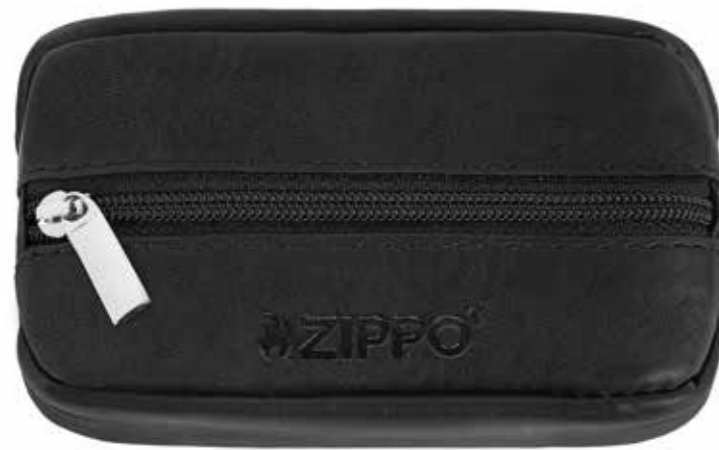

34.90€

Open

Front

Recommended Public Price

Recommended Public Price

Carbon Range

2008003
Business card holder

Dimensions: 9.8 x 7 x 2 cm
Color: Black
Material: Genuine leather
1 compartment
for business cards

24.90€

Open

Front

2008004
Key ring

Dimensions : 12.2 x 3 x 1.7 cm
Color: Black
Material: Genuine leather

12.90€

2008023
Coin pouch

Dimensions: 10.4 x 7 x 1.5 cm
Color: Black
Material: Genuine leather
1 compartment for coins

13.90€

Back

Front

2008037
Coin pouch

Dimensions: 10.6 x 6.2 x 3 cm
Color: Black
Material: Genuine leather
2 compartments

18.90€

Back

Front

Recommended Public Price

Recommended Public Price

Front

2008006
Wallet with money clip

Dimensions: 11.3 x 8.3 x 2 cm
Color: Brown
Material: Genuine vegetable tanned leather
2 slide pockets, 6 card cases, 1 money clip