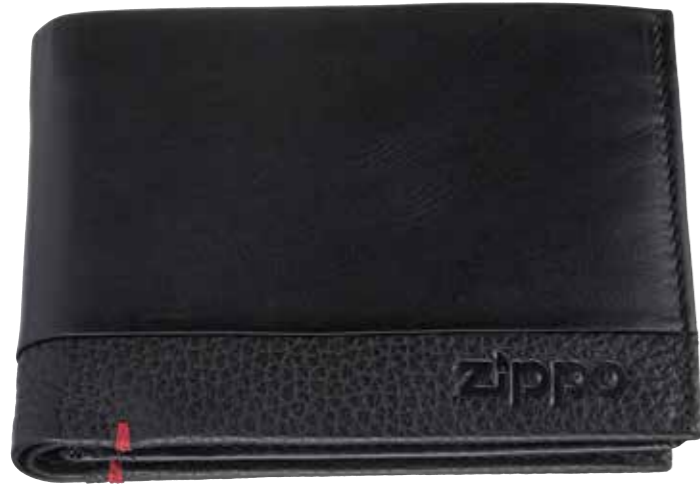

Front

**2006020
Wallet with coin case**

Dimensions: 12 x 9 x 2 cm
Color: Black
Material: Genuine leather
2 bill compartments, 6 card cases, 4 slide pockets,
1 coin case, 1 ID window

39.90€